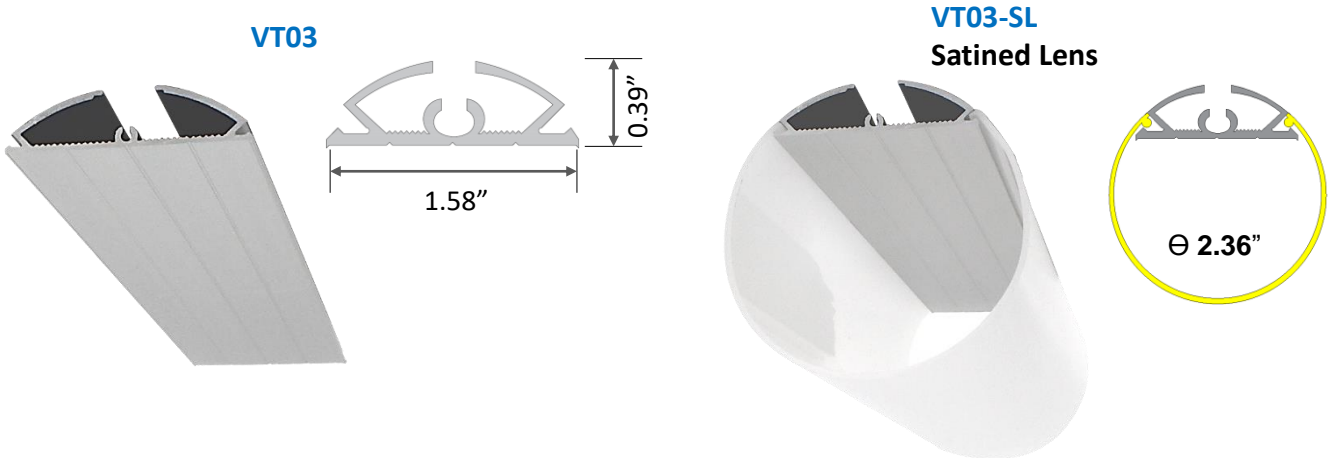

The VT03, a medium-sized extrusion made from premium anodized aluminum, seamlessly blends into contemporary settings as either a pendant light or a surface-mounted fixture, offering a touch of modern elegance. It comes with unobtrusive mounting hardware for a clean installation. Paired with the VT03-SL, a satined polycarbonate diffusor, it forms a stylish cylindrical silhouette, enhancing the aesthetic of any space with its sophisticated design.

VT03-EC	VT03-CN2S	ZZ99-CP-AP	ZZ99-CP-PF	ZZ99-SK
				
End Cap	2-Sides Connector	Cable Coupling	Powerfeed Coupling	Suspension Kit

## Product Detail

Material:	Extruded Aluminum
Color:	Anodized Silver
Size in inch:	L 78.74" x W 1.58" x H 0.39"
Customization:	Cut to specified length

#### Vienna (High End)

L90	90	36	0.7	123	>90	24V	75'	1.97"
L270	270	36	2.7	108	>90	24V	34'	1.97"
L400	400	36	3.9	109	>90	24V	25'	1.97"
L610	610	36	6.2	104	>90	24V	18'	1.97"
L910	910	36	9.7	104	>90	24V	10'	1.97"
Dim-To-Warm	320	51	2.9	109	>80	24V	10'	3.28"