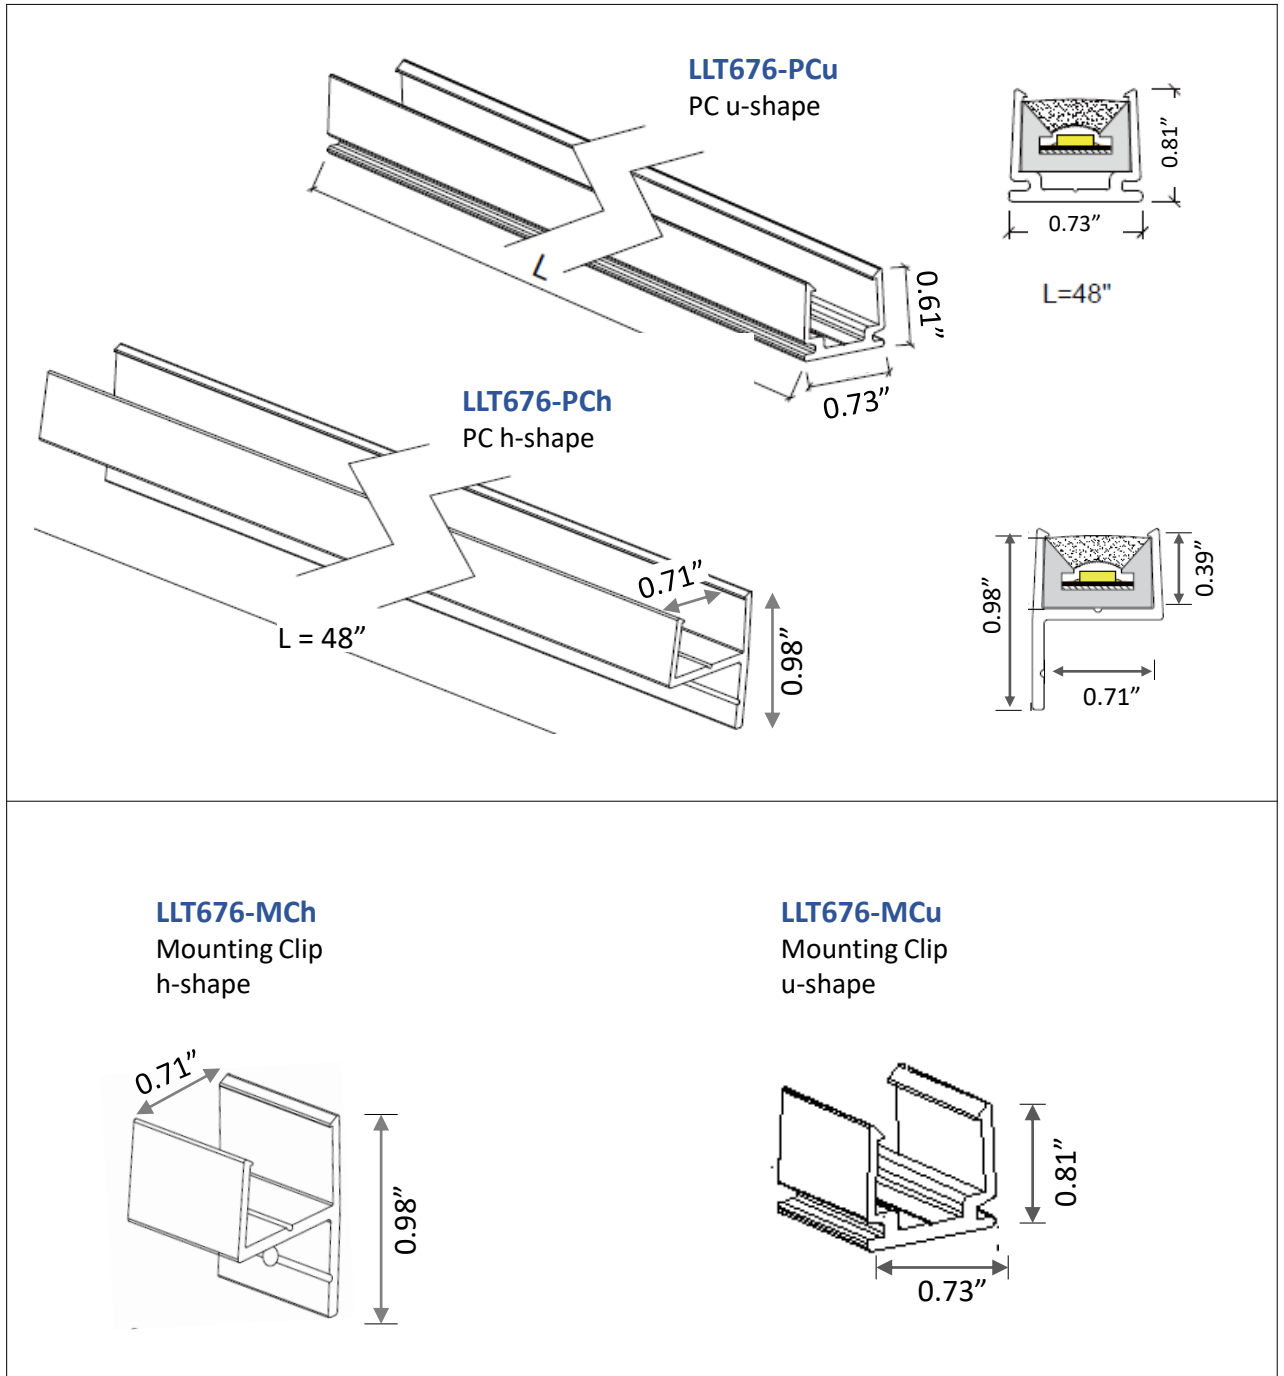

Accessories

Liquid Light 676 – Large Top View

Power Supply Ordering Codes

DTR		+	60		+	IP67		DTR60IP67 - Dimming, 60 Watt, IP67			
MODEL		+	POWER		+	IP RATING		INPUT	OUTPUT	DIMENSION	
NTR Non-Dimming	50		50 Watt			IP00 Indoor	88-264V	24V	3.90 x 3.82 x 1.42		
	75		75 Watt						5.08 x 3.82 x 1.50		
	100		100 Watt						6.26 x 3.82 x 1.50		
	150		150 Watt						7.84 x 3.85 x 1.50		
	200		200 Watt						8.46 x 4.53 x 1.18		
	320		320 Watt		8.46 x 4.53 x 1.18						
	750		750 Watt		9.84 x 5.00 x 1.61						
	960		960 Watt		11.60 x 5.00 x 1.61						
	12		12 Watt			IP42 Indoor	90-264V	24V	3.03 x 1.57 x 1.14		
	16		16 Watt						3.03 x 1.57 x 1.14		
	25		25 Watt						3.31 x 2.24 x 1.16		
	35		35 Watt						3.31 x 2.24 x 1.16		
	20		20 Watt			IP67 Outdoor	90-264V	24V	4.65 x 1.38 x 1.02		
	35		35 Watt						5.83 x 1.57 x 1.18		
	60		60 Watt						6.40 x 1.67 x 1.26		
100		100 Watt		7.48 x 2.05 x 1.46							
150		150 Watt		7.52 x 2.48 x 1.48							
240		240 Watt		9.61 x 2.68 x 1.53							
320		320 Watt		9.92 x 3.54 x 1.72							
DTR Dimming min 10% (0-10V)	16		16 Watt			IP30 Indoor	90-305V	24V	5.83 x 1.57 x 1.26		
	25		25 Watt						6.40 x 1.70 x 1.26		
	40		40 Watt			IP67 Outdoor	90-305V	24V	6.40 x 1.70 x 1.26		
	60		60 Watt						6.34 x 2.40 x 1.42		
	90		90 Watt						8.66 x 2.68 x 1.53		
	96		96 Watt						8.66 x 2.68 x 1.53		
	120		120 Watt						8.97 x 2.68 x 1.58		
	150		150 Watt						8.97 x 2.68 x 1.58		
	185		185 Watt						9.88 x 2.68 x 1.58		
	240		240 Watt						9.92 x 3.54 x 1.72		
	320		320 Watt						10.32 x 4.92 x 1.72		
480		480 Watt		11.02 X 5.67 X 1.91							
600		600 Watt									
FPD Dimming min 1% (Forward Phase)	20		20 Watt			IP67 Outdoor	120V	24V	4.92 x 2.20 x 0.79		
	40		40 Watt						4.92 x 2.20 x 0.79		
	60		60 Watt						4.92 x 2.20 x 0.79		
	75		75 Watt						4.92 x 2.20 x 0.79		
	96		96 Watt						4.92 x 2.20 x 0.79		
FPD Dimming min 1% (Forward Phase) with junction box	20		20 Watt			IP14 Outdoor	120V	24V	5.60 x 2.00 x 2.14		
	40		40 Watt						5.60 x 2.00 x 2.14		
	60		60 Watt						6.62 x 2.58 x 2.33		
	96		96 Watt						6.62 x 2.58 x 2.33		
	150		150 Watt						9.80 x 3.00 x 2.74		
	200		200 Watt						9.80 x 3.00 x 2.74		
300		300 Watt		10.07 x 4.20 x 3.50							