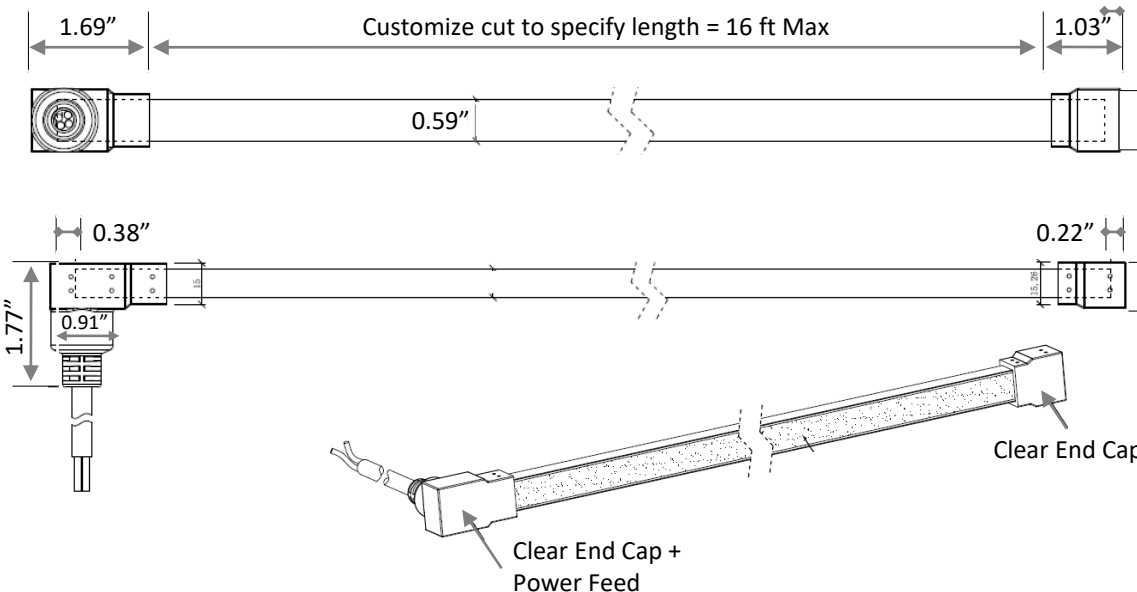

LLT676 – Liquid Light 676 Top View

Liquid Light 676 bends in the vertical axis with a minimum radius of 4.7" and has a cross section of 0.59" x 0.41 ". The Liquid Light 676 guarantees UV stability and is solvent and saltwater resistant. Along with IP68 rating and LM 80 compliance, this product is fully submersible 6.5 ft deep and safe to be used in fountains, yachts, bridges, pools, spa, and marine applications. Resistance to chlorine. Provides perfectly uniform light without showing any pixilation.

3 Step McAdam binning and perfect uniformity due to "one bin only" throughout the entire product results in excellent performance for both indoor and outdoor applications.

UL676
Pool & Spa
Submersible

Liquid Light 676 – Large Top View

Technical Information

CCT	Output (~lm/ft)	LEDs/ft	Consump. (watt/ft)	Efficacy (~lm/watt)	CRI	Voltage	Max run length	Cut increment
2700K	~ 250	73	2.9	86	>94	24	16'	3.94"
3000K	~ 260	73	2.9	90	>94	24	16'	3.94"
3500K	~ 270	73	2.9	94	>94	24	16'	3.94"
4000K	~ 270	73	2.9	94	>94	24	16'	3.94"
Static Red	N/A	73	2.9	94	>94	24	16'	3.94"
Static Green	N/A	73	2.9	94	>94	24	16'	3.94"
Static Blue	N/A	73	2.9	94	>94	24	16'	3.94"
Static Amber	N/A	73	2.9	94	>94	24	16'	3.94"
RGB	N/A	29	4.4	N/A	N/A	24	16'	3.94"

Ordering Code

Example: LLT676CT27-MCu-16'
Liquid Light Top View 676, 3000k, u-shape mounting clip, 16ft

LLT676 - **CT30** **MCu** - **16'**

Model + **CCT** + **Mounting** + **Run Length**

LLT676 Liquid Light
Top View 676