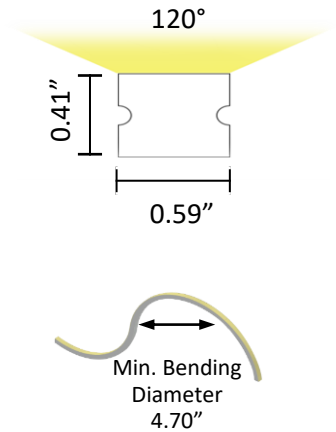

LLT676 – Liquid Light 676 Top View

Liquid Light 676 bends in the vertical axis with a minimum radius of 4.7" and has a cross section of 0.59" x 0.41 ". The Liquid Light 676 guarantees UV stability and is solvent and saltwater resistant. Along with IP68 rating and LM 80 compliance, this product is fully submersible 6.5 ft deep and safe to be used in fountains, yachts, bridges, pools, spa, and marine applications. Resistance to chlorine. Provides perfectly uniform light without showing any pixilation.

3 Step McAdam binning and perfect uniformity due to "one bin only" throughout the entire product results in excellent performance for both indoor and outdoor applications.