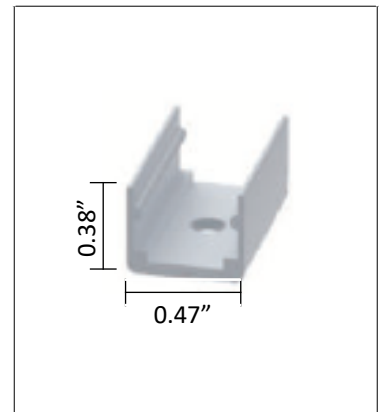

LWT10F-MC

Mounting Clip

Ordering Code

Example: LWT10F-13030-AL-DTR-16'

London Wave Top View, ~130 lm/ft, 3000K, Linear Extrusion, Dimming, 16 ft

LWT10F	-	150	-	30	-	AL	-	DTR	-	16'

Model	+	Output	+	CCT	+	Accessories	+	Driver	+	Length
LWT10F		130	~ 130 lm/ft	24	2400K	AL		NTR		Enter length
London Wave				27	2700K	Linear Extrusion		Non-Dimming		
Top View				30	3000K					
				35	3500K	FLX		DTR	Dimming	
				40	4000K	Flexible Extrusion		10%-0-10V		
						MC		DUR	Dimming	
						Mounting Clip		1%-0-10V		
								FPD	Dimming	
								0.1%-0-10V