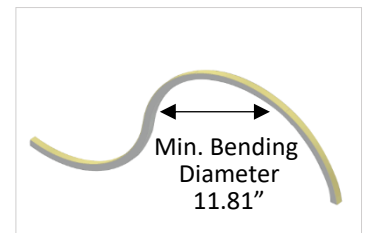

LWT10F – London Wave Top View

London Wave is an improved Neon Flex replacement using latest LED technology and creates pixilation free light lines, straight or curved. Made from UV stabilized silicone. Mounts to the surface with mounting clips or aluminum extrusion.

- Waterproof IP67**
- LM-80 Compliant**
- 3 Step MacAdam**
- UV Protected**
- CRI 90+**
- UL LISTED**
- RoHS**

Bending Instruction

LWT10F – London Wave Top View

Technical Information:

Product Group	CCT	Output (lm/ft)	Consump. (watt/ft)	Efficacy (lm/watt)	CRI	Voltage	Max Length	Min Cut
130	2400K	~ 125	2.7 W	~ 46	>90	24V	16'	1.5"
	2700K	~ 125	2.7 W	~ 46	>90	24V	16'	1.5"
	3000K	~ 130	2.7 W	~ 47	>90	24V	16'	1.5"
	3500K	~ 130	2.7 W	~ 47	>90	24V	16'	1.5"
	4000K	~ 135	2.7 W	~ 49	>90	24V	16'	1.5"

Example: LWT10F-13030-AL-DTR-16'

London Wave Top View, ~130 lm/ft, 3000K, Linear Extrusion, Dimming, 16 ft

LWT10F	-	150	-	30	-	AL	-	DTR	-	16'
---------------	---	------------	---	-----------	---	-----------	---	------------	---	------------

Model	+	Output	+	CCT	+	Accessories	+	Driver	+	Length
LWT10F		130	~ 130 lm/ft	24	2400K	AL		NTR		Enter length
London Wave				27	2700K	Linear Extrusion		Non-Dimming		
Top View				30	3000K					
				35	3500K	FLX		DTR	Dimming	
				40	4000K	Flexible Extrusion		10%-0-10V		
						MC		DUR	Dimming	
						Mounting Clip		1%-0-10V		
								FPD	Dimming	
								0.1%-0-10V		