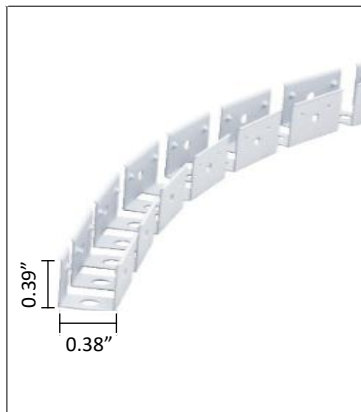

LWT10F-FLX

Flexible Extrusion