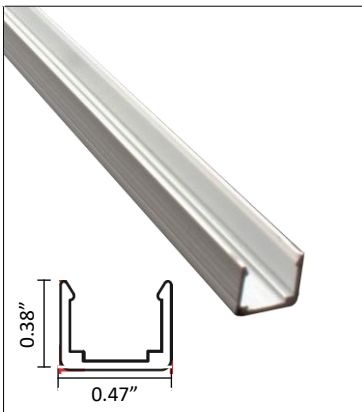

LWT10F – London Wave Top View

Technical Information:

Product Group	CCT	Output (lm/ft)	Consump. (watt/ft)	Efficacy (lm/watt)	CRI	Voltage	Max Length	Min Cut
130	2400K	~ 125	2.7 W	~ 46	>90	24V	16'	1.5"
	2700K	~ 125	2.7 W	~ 46	>90	24V	16'	1.5"
	3000K	~ 130	2.7 W	~ 47	>90	24V	16'	1.5"
	3500K	~ 130	2.7 W	~ 47	>90	24V	16'	1.5"
	4000K	~ 135	2.7 W	~ 49	>90	24V	16'	1.5"

Compatible Accessories:

LWT10F-AL

Aluminum Extrusion