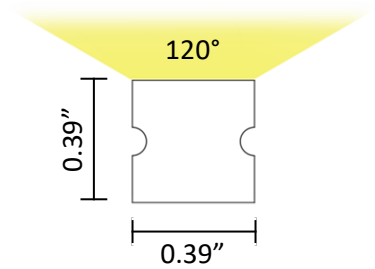

- Waterproof IP67**
- LM-80 Compliant**
- 3 Step MacAdam**
- UV Protected**
- CRI 90+**
- UL LISTED**
- RoHS**

Bending Instruction

LWT10F – London Wave Top View

Technical Information:

Product Group	CCT	Output (lm/ft)	Consump. (watt/ft)	Efficacy (lm/watt)	CRI	Voltage	Max Length	Min Cut
130	2400K	~ 125	2.7 W	~ 46	>90	24V	16'	1.5"
	2700K	~ 125	2.7 W	~ 46	>90	24V	16'	1.5"
	3000K	~ 130	2.7 W	~ 47	>90	24V	16'	1.5"
	3500K	~ 130	2.7 W	~ 47	>90	24V	16'	1.5"
	4000K	~ 135	2.7 W	~ 49	>90	24V	16'	1.5"

Example: LWT10F-13030-AL-DTR-16'

London Wave Top View, ~130 lm/ft, 3000K, Linear Extrusion, Dimming, 16 ft

LWT10F	-	150	-	30	-	AL	-	DTR	-	16'
---------------	---	------------	---	-----------	---	-----------	---	------------	---	------------