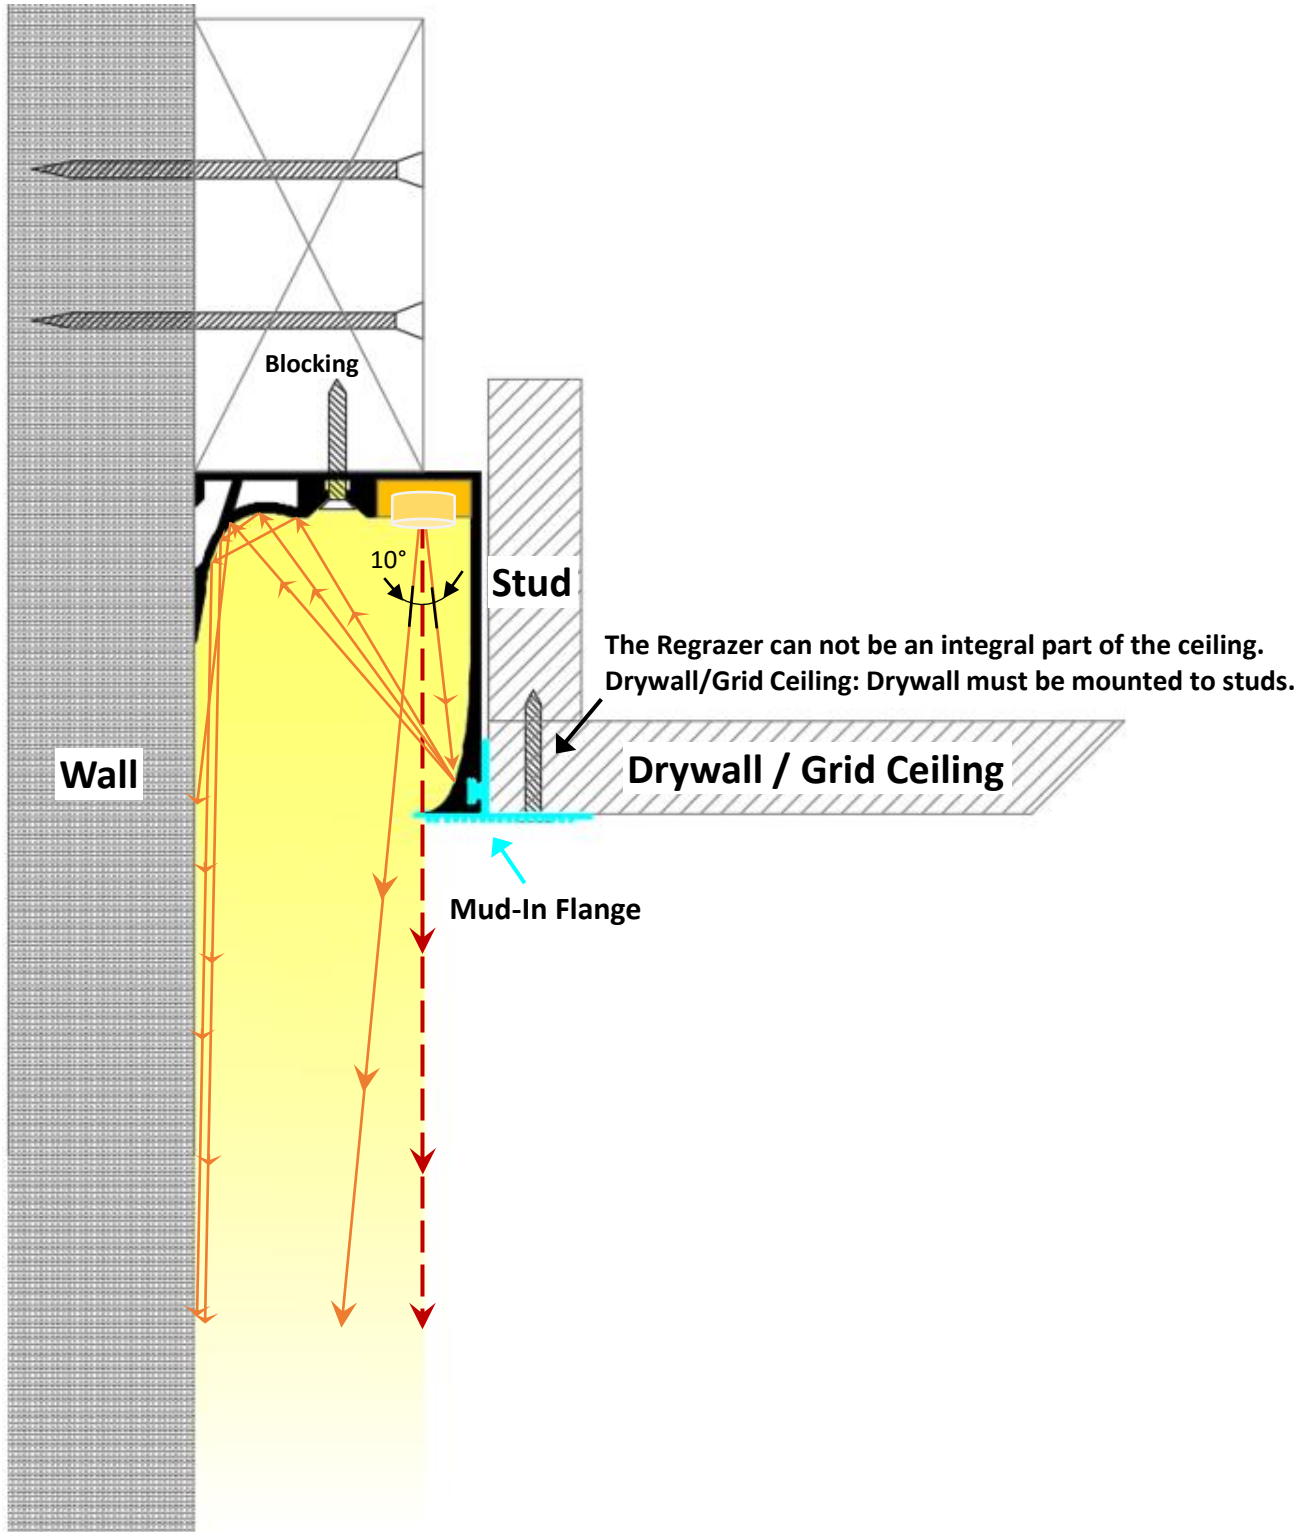

# Regrazer – Specification

The Regrazer is a small cove grazer that **grazes surfaces up to 40' height**. The inner geometry along with using latest CSP chip technology and glare-reducing optics make this fixture outstanding in both performance and glare protection. Can be mounted directly to ceilings or by using the bracket accessory for wall mounting. Fixture can be cut on site.

## Linear Connector

 <p><b>RG02-LC</b> Connector</p>
---

## Installation: (W-SM) Wall Grazing / Surface Mount

## Installation: (W-RC) Wall Grazing / Regressed (Ceiling) with blocking

Installation: (W-RD) Wall Grazing / Regressed (Drywall) w/ blocking + mud-in flange

Installation: (W-WM) Wall Grazing / Wall Mount (regressed with bracket)