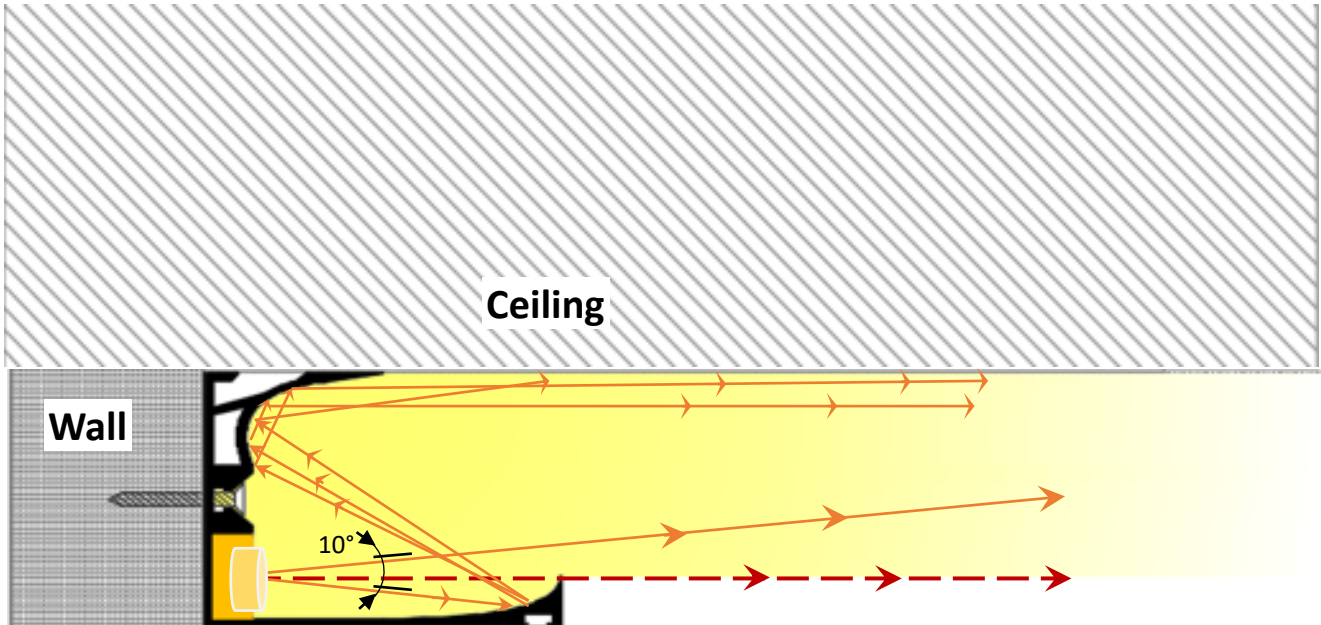

Installation: (C-WM) Ceiling Grazing / Wall Mount