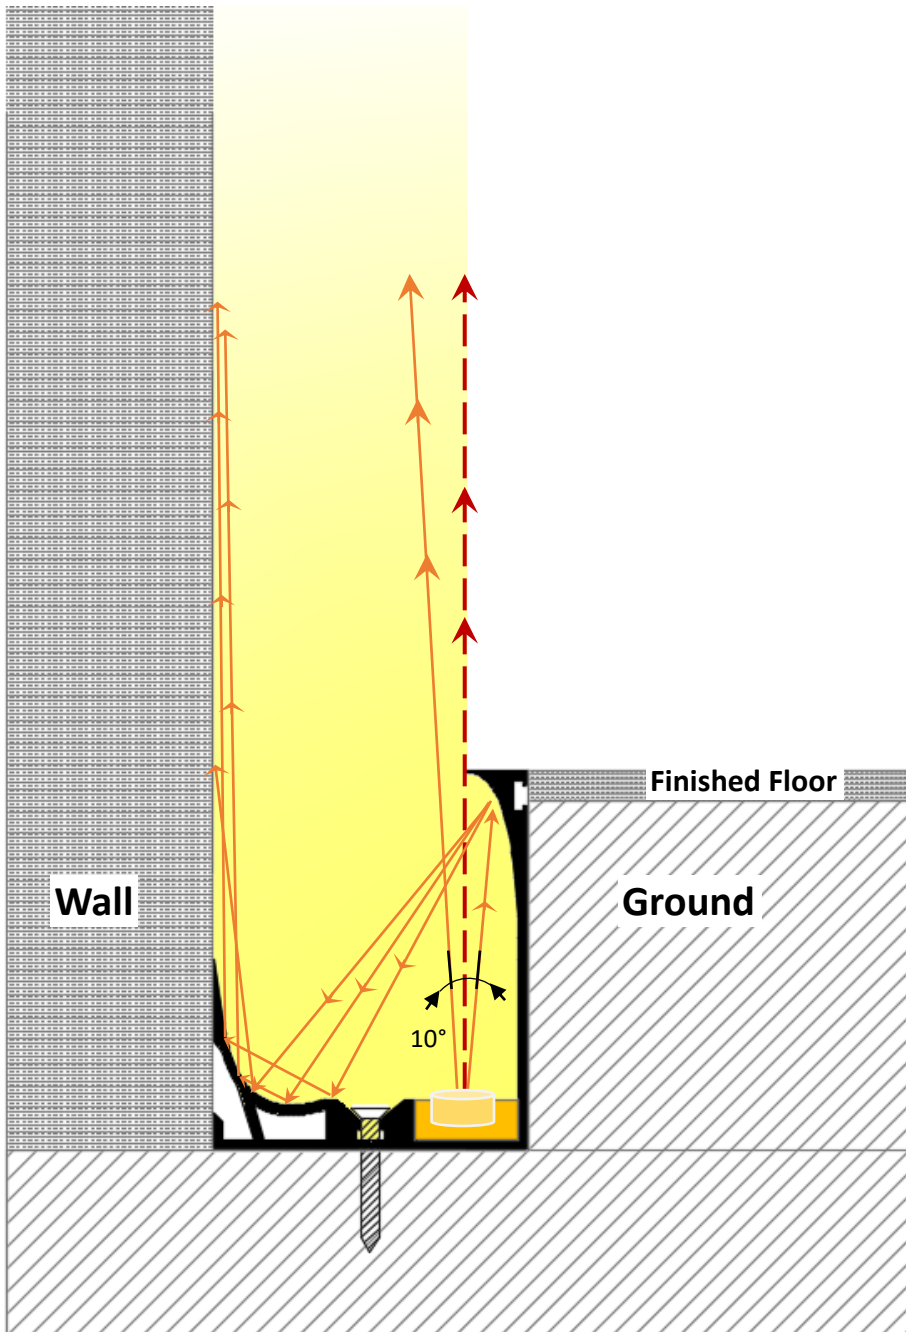

Installation: (W-IU) Wall Grazing / Inground Up (Indoor Only)