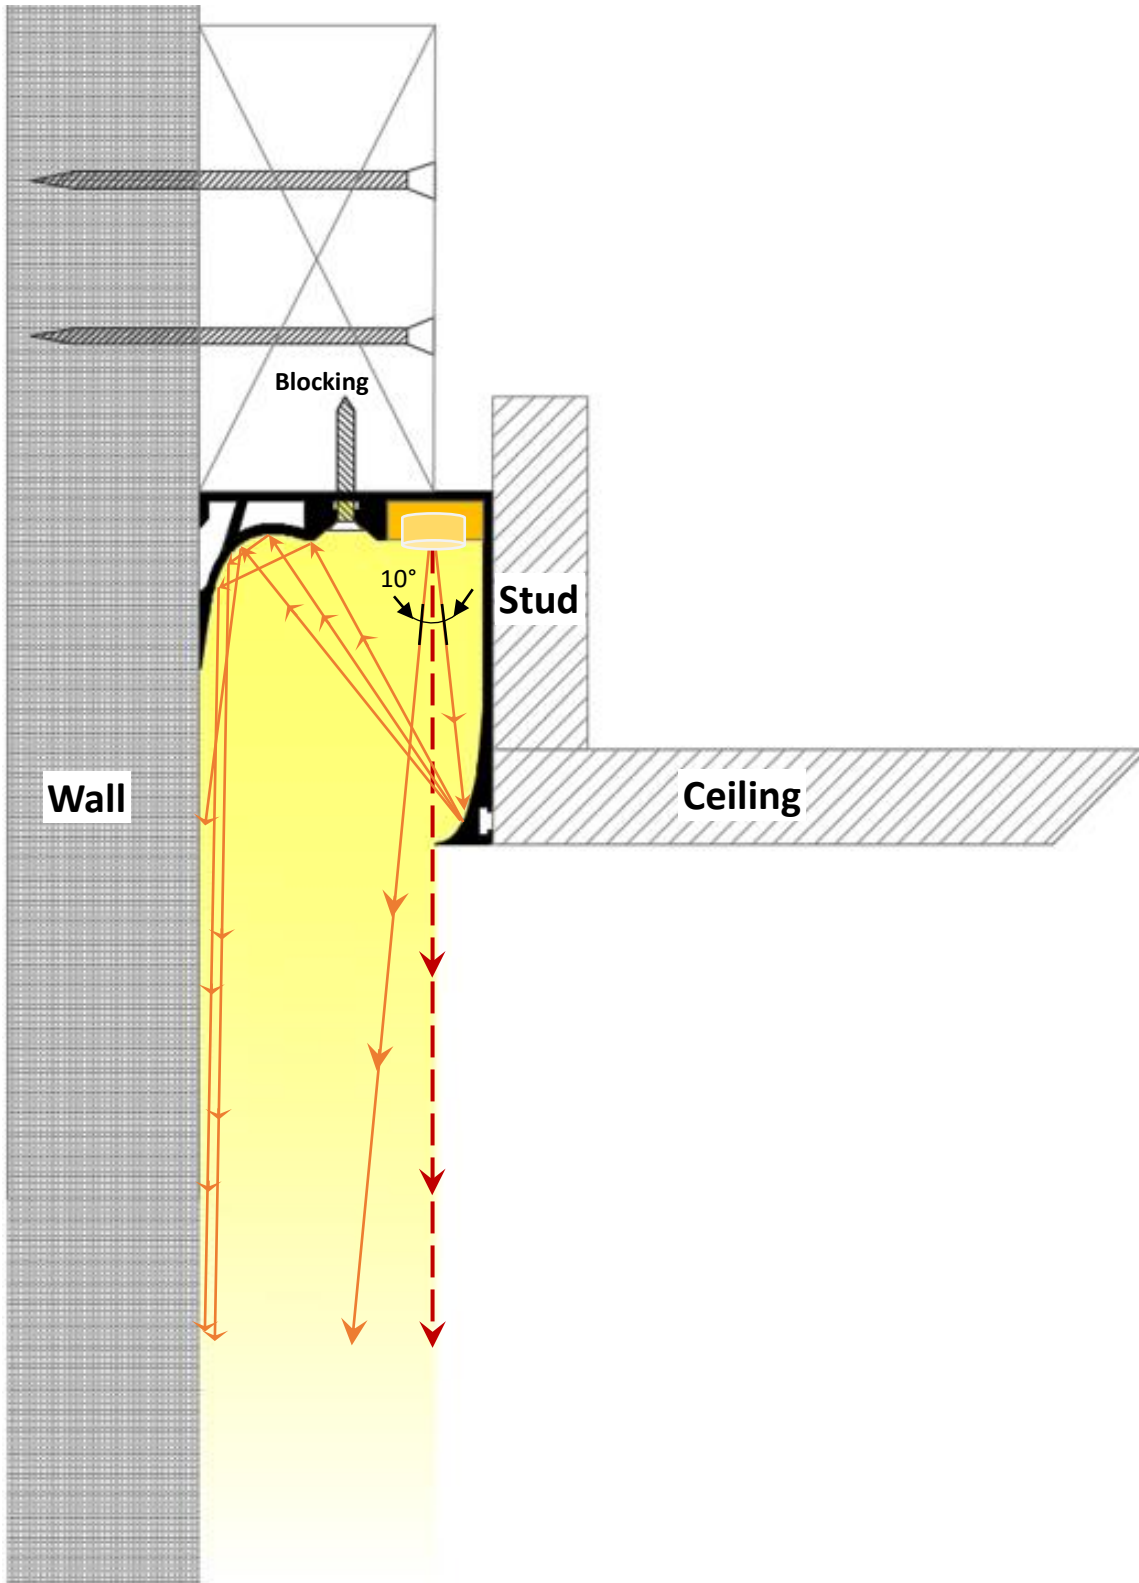

Installation: (W-RC) Wall Grazing / Regressed (Ceiling) with blocking