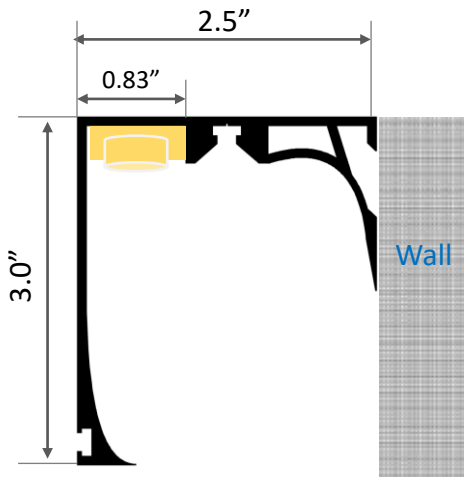

# Regrazer – Specification

The Regrazer is a small cove grazer that **grazes surfaces up to 40' height**. The inner geometry along with using latest CSP chip technology and glare-reducing optics make this fixture outstanding in both performance and glare protection. Can be mounted directly to ceilings or by using the bracket accessory for wall mounting. Fixture can be cut on site.

## Product Detail:

Material:	Extruded Aluminum
Colors:	Black, Silver
Dimension (in):	L 78.74" x W 2.5" x H 3.0"
Customization:	Cut to specified length

## Technical Information

Model	CCT	Output (lm/ft)	LEDs/ft	Consump. (watt/ft)	Efficacy (lm/watt)	CRI	Voltage	Max run length	Cut increment
RG-D10	2700K	~520	14	6.0 W	~90	>90	24V	32'	6"
	3000K	~540	14	6.0 W	~90	>90	24V	32'	6"
	3500K	~570	14	6.0 W	~95	>90	24V	32'	6"
	4000K	~575	14	6.0 W	~95	>90	24V	32'	6"