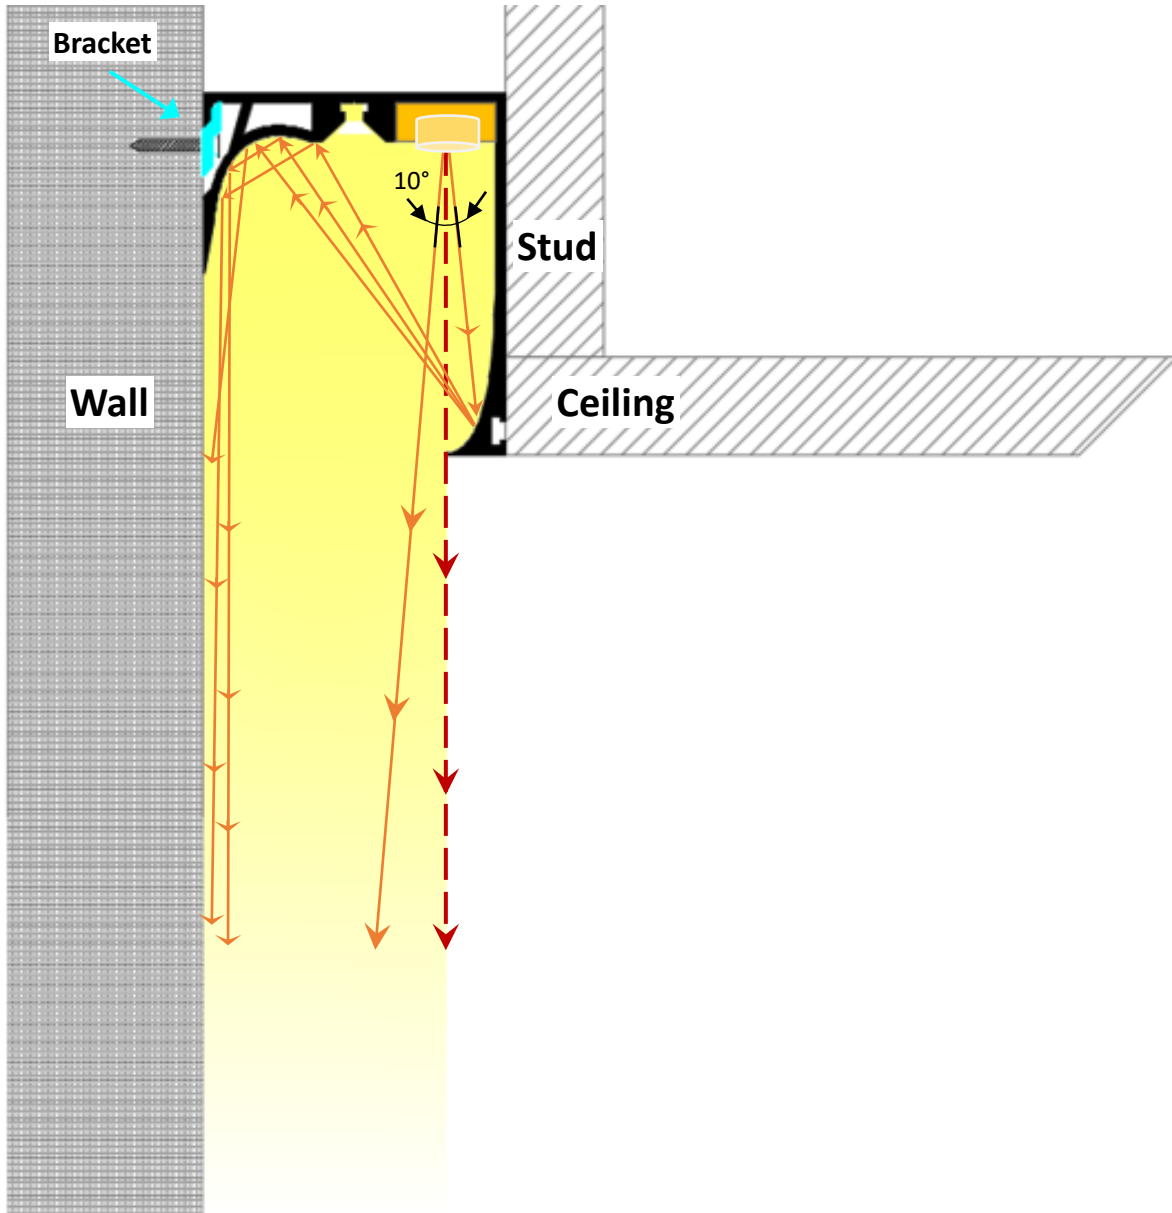

## Linear Connector

 <p><b>RG02-LC</b> Connector</p>
---

## Installation: (W-SM) Wall Grazing / Surface Mount

## Installation: (W-RC) Wall Grazing / Regressed (Ceiling) with blocking

Installation: (W-RD) Wall Grazing / Regressed (Drywall) w/ blocking + mud-in flange

Installation: (W-WM) Wall Grazing / Wall Mount (regressed with bracket)

Installation: (W-WMD) Wall Grazing / Wall Mount (Drywall)  
(regressed with bracket + mud-in flange)