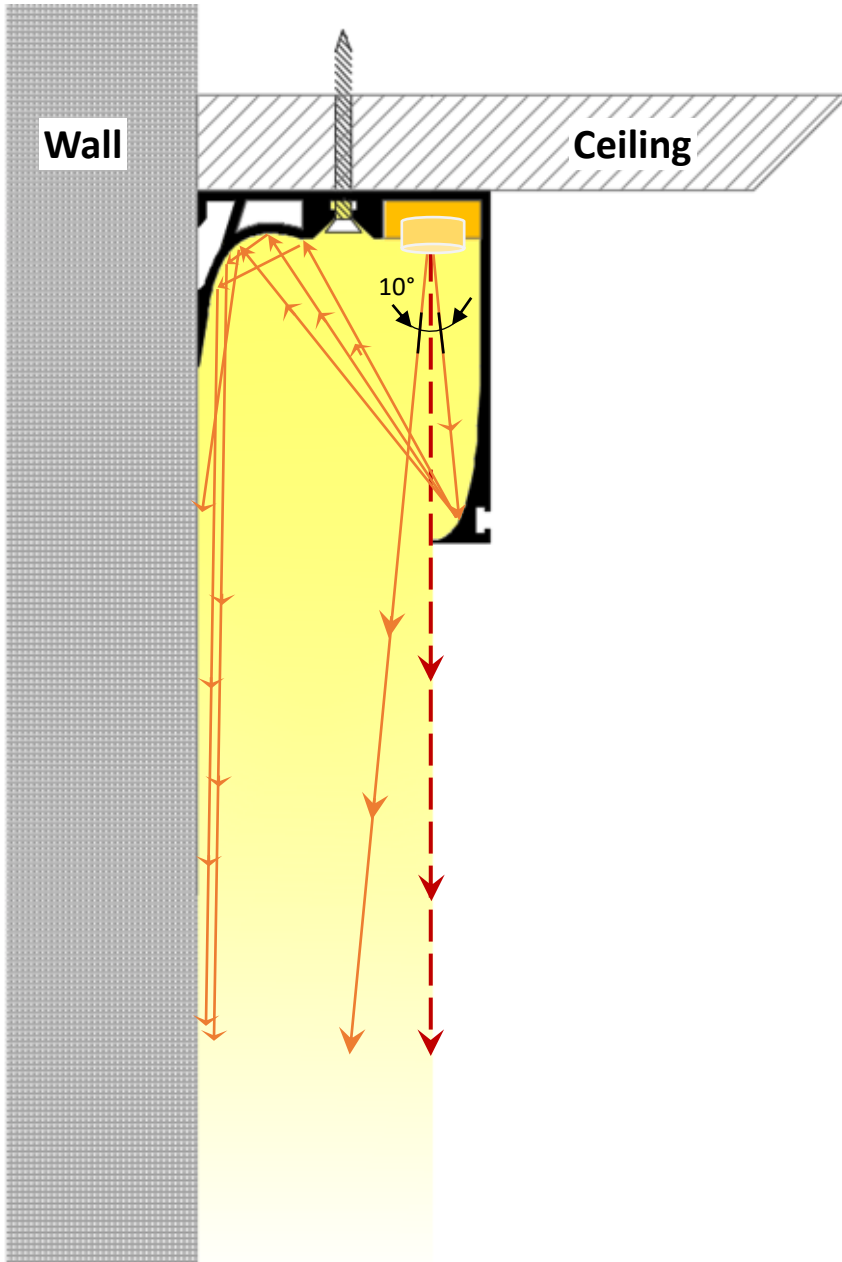

Installation: (W-SM) Wall Grazing / Surface Mount