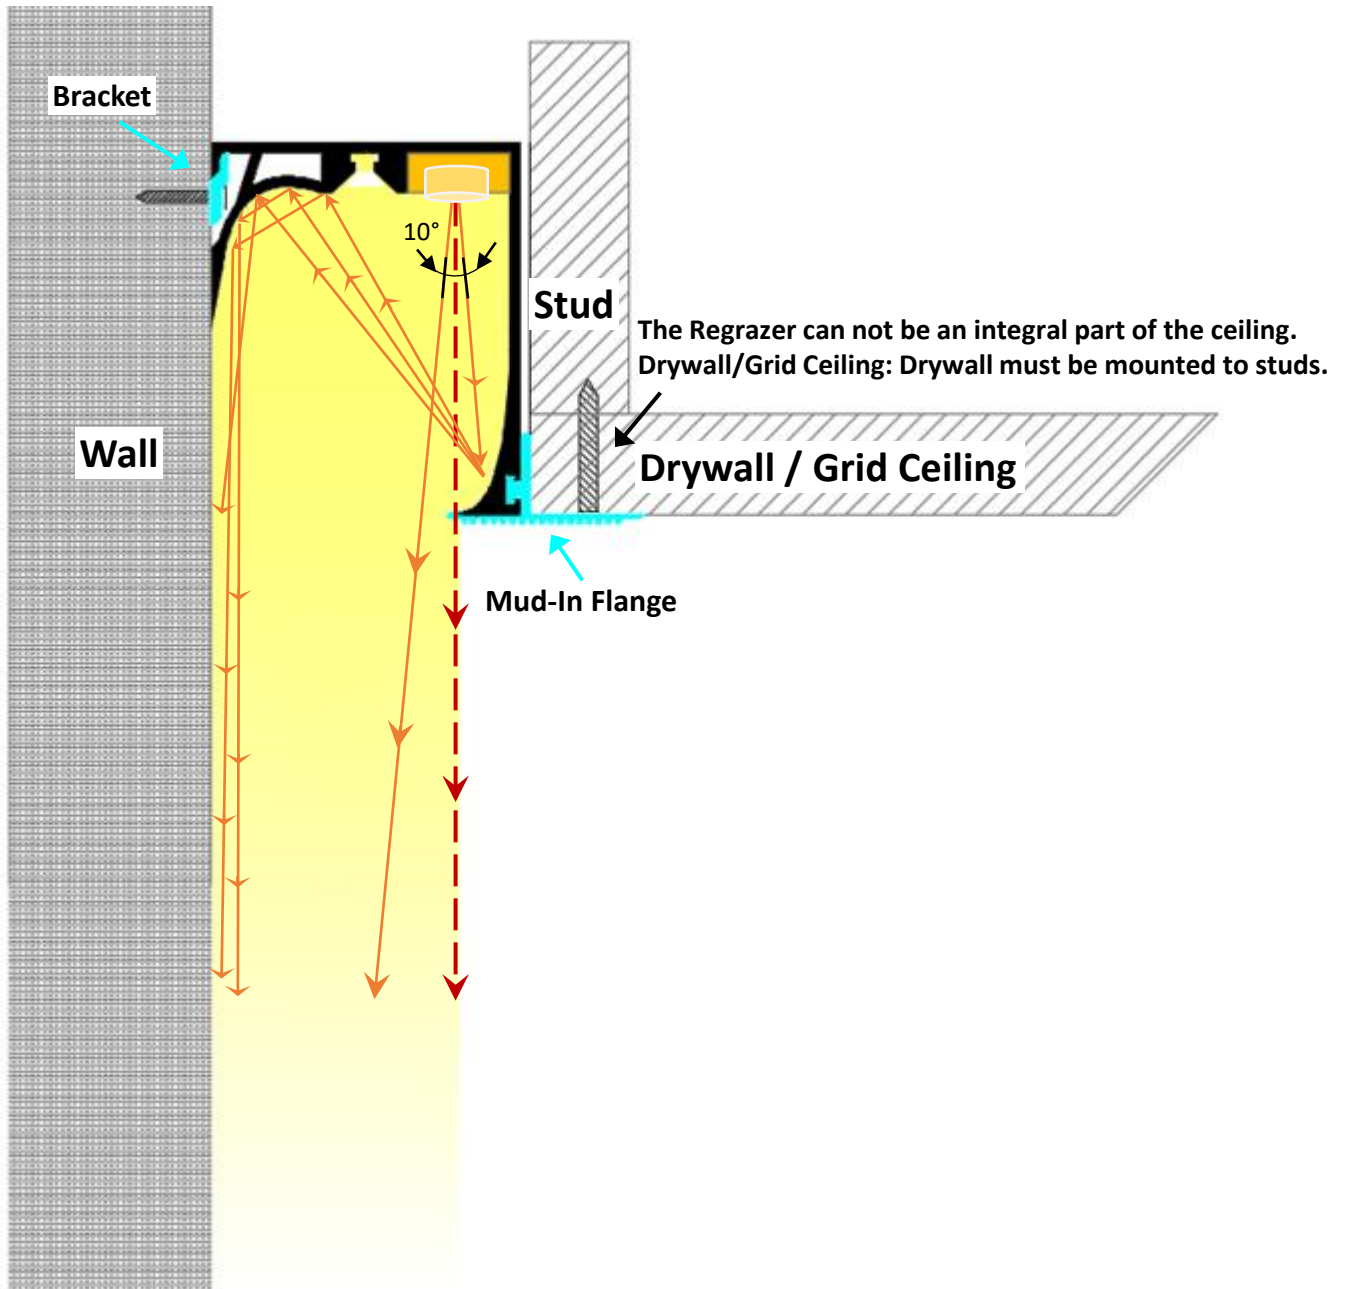

## Installation: (W-SM) Wall Grazing / Surface Mount

## Installation: (W-RC) Wall Grazing / Regressed (Ceiling) with blocking

Installation: (W-RD) Wall Grazing / Regressed (Drywall) w/ blocking + mud-in flange

Installation: (W-WM) Wall Grazing / Wall Mount (regressed with bracket)

Installation: (W-WMD) Wall Grazing / Wall Mount (Drywall)  
(regressed with bracket + mud-in flange)

## Installation: (W-IU) Wall Grazing / Inground Up (Indoor Only)