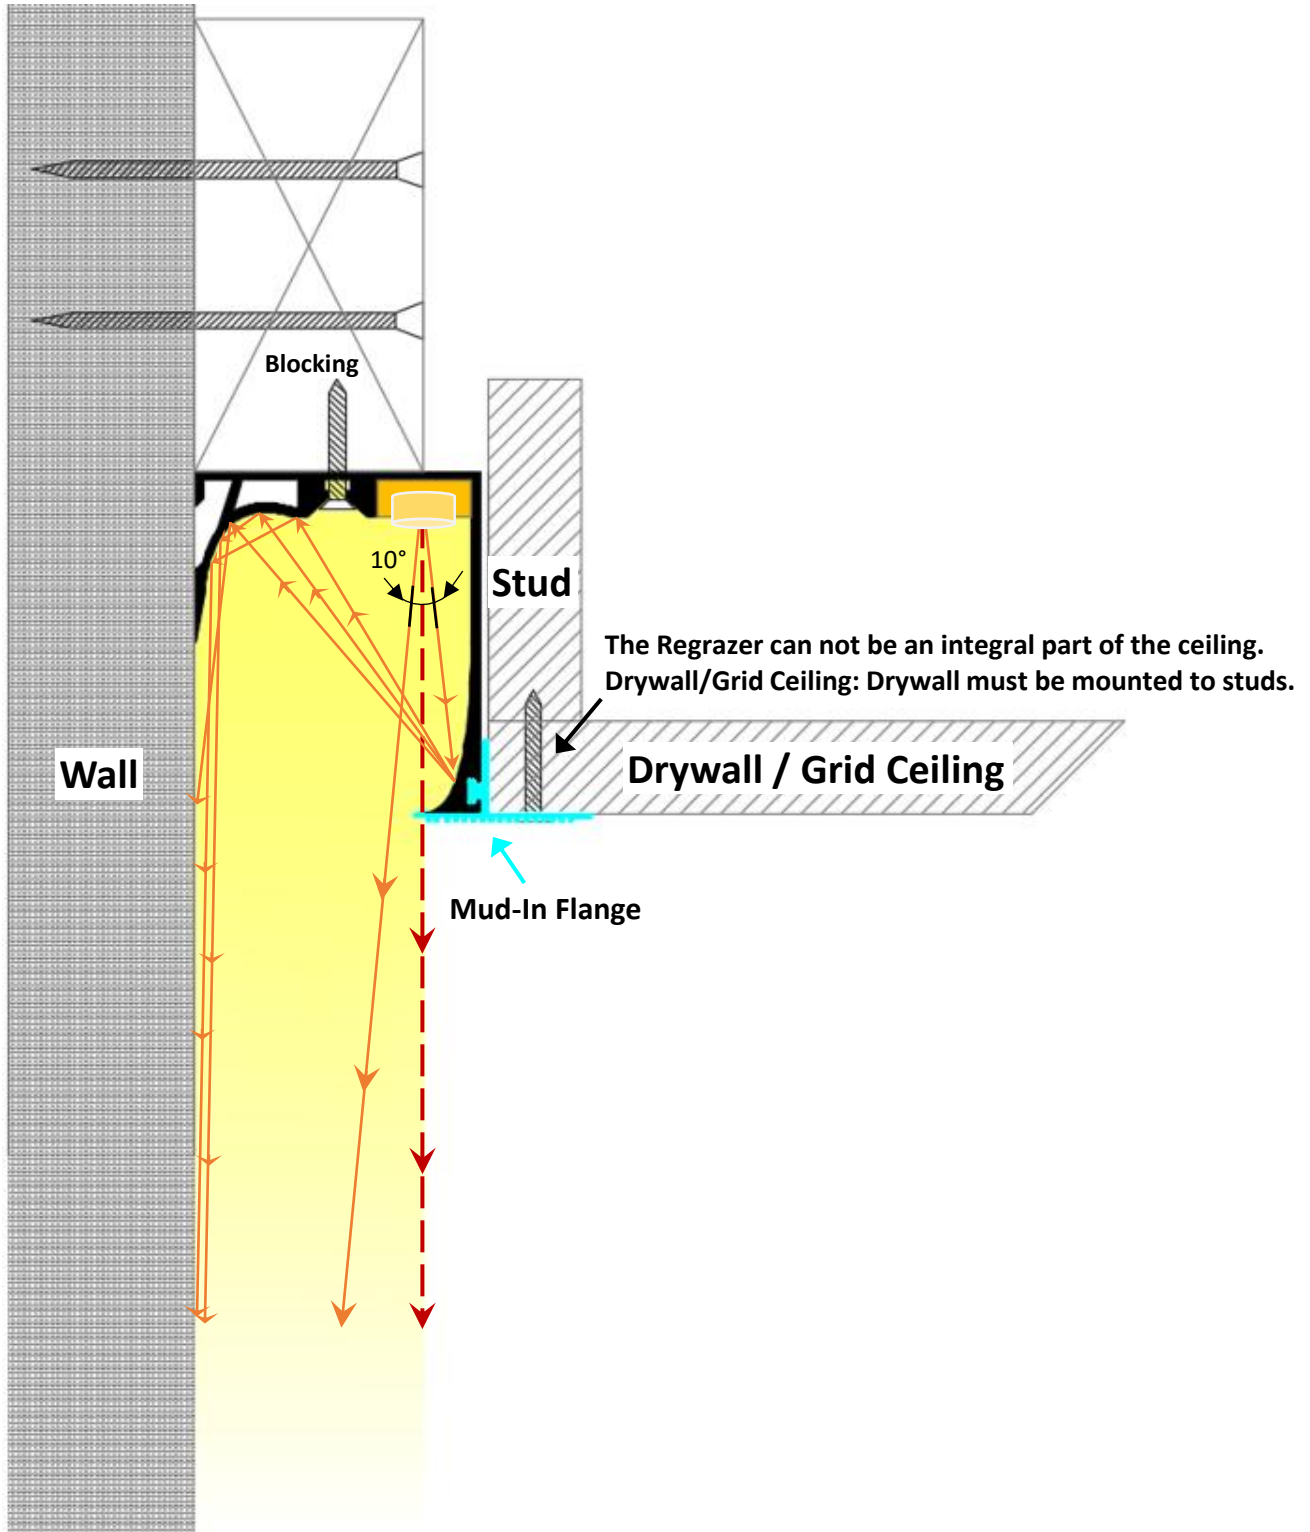

Regrazer – Specification

The Regrazer is a small cove grazer that **grazes surfaces up to 40' height**. The inner geometry along with using latest CSP chip technology and glare-reducing optics make this fixture outstanding in both performance and glare protection. Can be mounted directly to ceilings or by using the bracket accessory for wall mounting. Fixture can be cut on site.

Bracket

 <p>RG02-BR Bracket</p>		
---	---	--

Mud-In Flange

 <p>RG02-MI Mud-In Flange</p>		
--	---	---

End Cap

 <p>RG02-EC End Cap</p>	
---	---

Linear Connector

 <p>RG02-LC Connector</p>

Installation: (W-SM) Wall Grazing / Surface Mount

Installation: (W-RC) Wall Grazing / Regressed (Ceiling) with blocking

Installation: (W-RD) Wall Grazing / Regressed (Drywall) w/ blocking + mud-in flange

Installation: (W-WM) Wall Grazing / Wall Mount (regressed with bracket)

Installation: (W-WMD) Wall Grazing / Wall Mount (Drywall)
(regressed with bracket + mud-in flange)

Installation: (W-IU) Wall Grazing / Inground Up (Indoor Only)