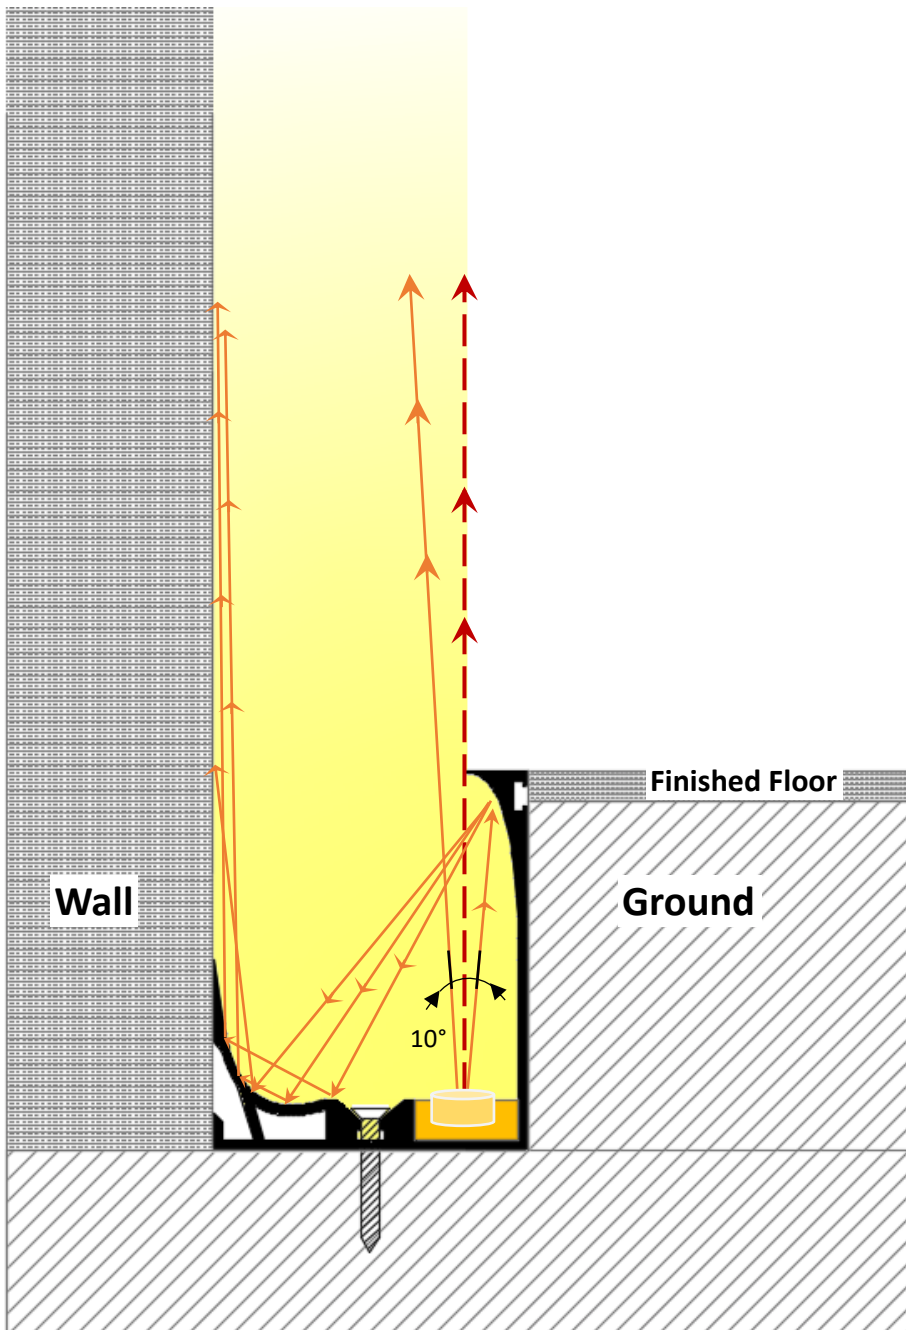

Product Detail:

Material:	Extruded Aluminum
Colors:	Black, Silver
Dimension (in):	L 78.74" x W 2.5" x H 3.0"
Customization:	Cut to specified length

Applications:

- Regressed
- Office
- Hallways
- Outdoors
- Lobbies
- Grazing

Installation: (W-SM) Wall Grazing / Surface Mount

Installation: (W-RC) Wall Grazing / Regressed (Ceiling) with blocking

Installation: (W-RD) Wall Grazing / Regressed (Drywall) w/ blocking + mud-in flange

Installation: (W-WM) Wall Grazing / Wall Mount (regressed with bracket)

Installation: (W-WMD) Wall Grazing / Wall Mount (Drywall)
(regressed with bracket + mud-in flange)

Installation: (W-IU) Wall Grazing / Inground Up (Indoor Only)