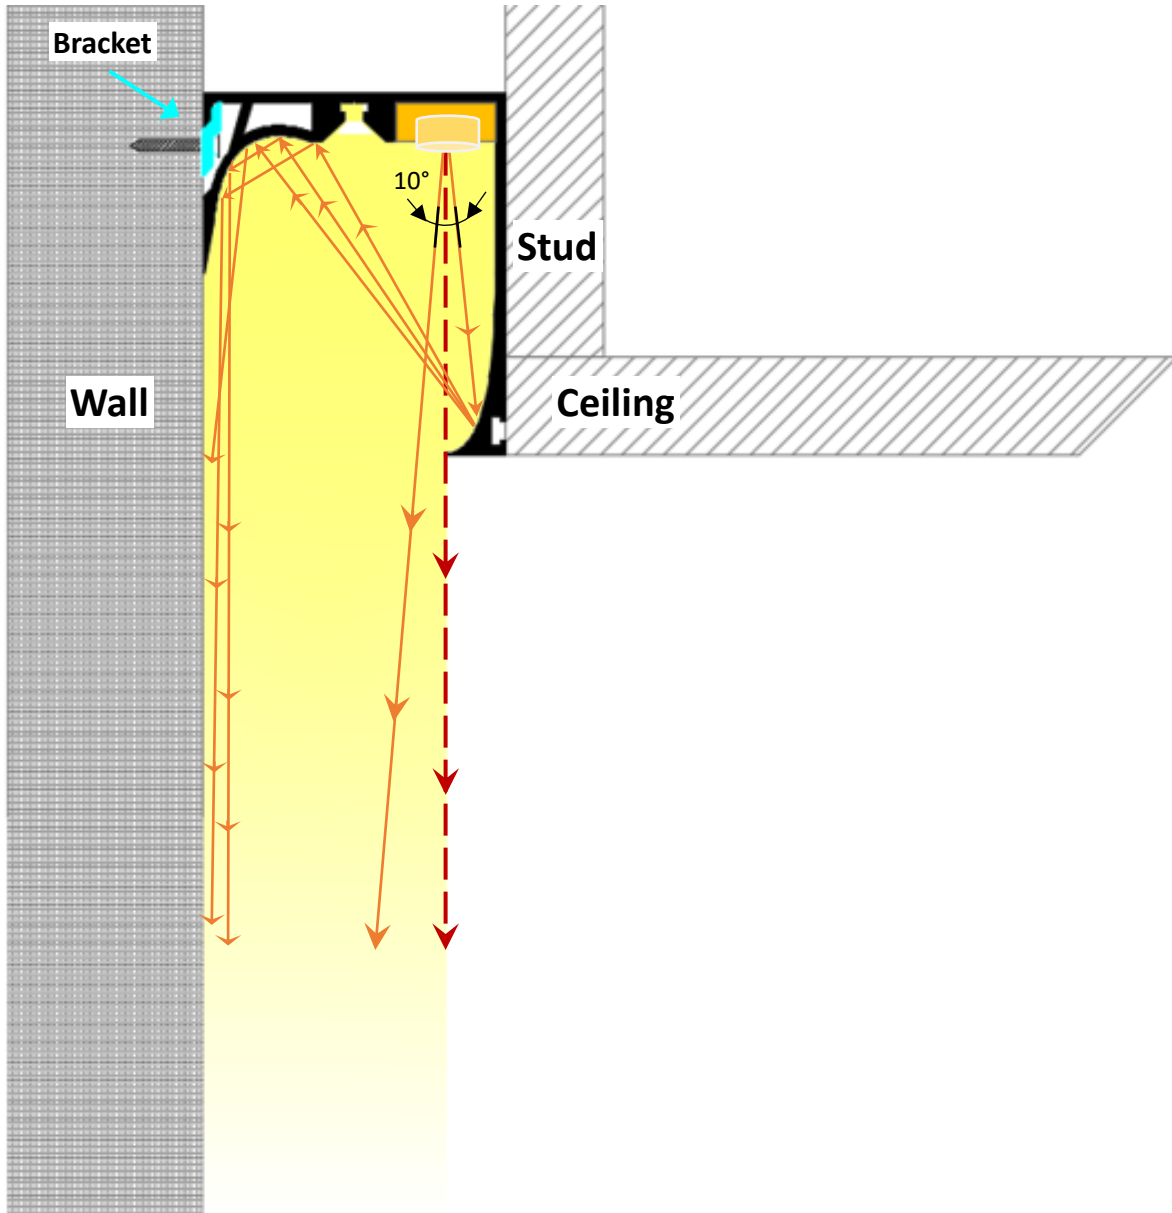

Product Detail:

Material:	Extruded Aluminum
Colors:	Black, Silver
Dimension (in):	L 78.74" x W 2.5" x H 3.0"
Customization:	Cut to specified length

Applications:

- Regressed
- Office
- Hallways
- Outdoors
- Lobbies
- Grazing

Installation: (W-SM) Wall Grazing / Surface Mount

Installation: (W-RC) Wall Grazing / Regressed (Ceiling) with blocking

Installation: (W-RD) Wall Grazing / Regressed (Drywall) w/ blocking + mud-in flange

Installation: (W-WM) Wall Grazing / Wall Mount (regressed with bracket)

Installation: (W-WMD) Wall Grazing / Wall Mount (Drywall)
(regressed with bracket + mud-in flange)

Installation: (W-IU) Wall Grazing / Inground Up (Indoor Only)

Installation: (C-WM) Ceiling Grazing / Wall Mount

Installation: (G-GO) Ground Grazing / Ground Out