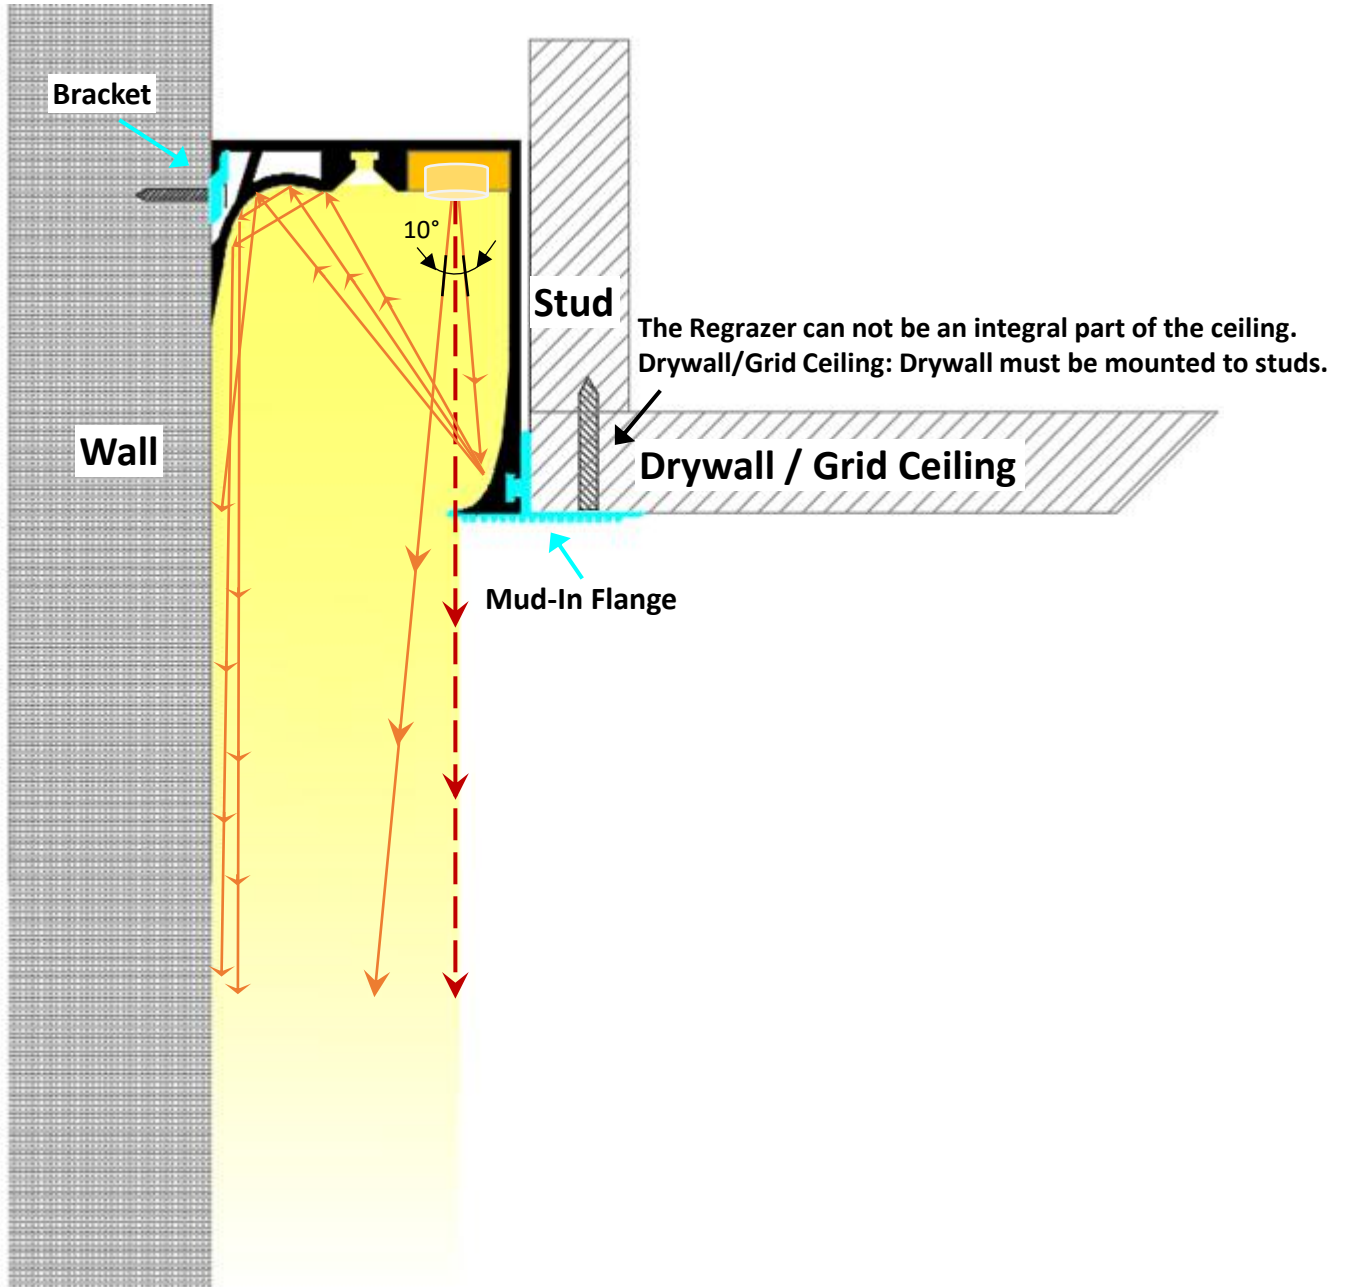

Installation: (W-SM) Wall Grazing / Surface Mount

Installation: (W-RC) Wall Grazing / Regressed (Ceiling) with blocking

Installation: (W-RD) Wall Grazing / Regressed (Drywall) w/ blocking + mud-in flange

Installation: (W-WM) Wall Grazing / Wall Mount (regressed with bracket)

Installation: (W-WMD) Wall Grazing / Wall Mount (Drywall)
(regressed with bracket + mud-in flange)

Installation: (W-IU) Wall Grazing / Inground Up (Indoor Only)

Installation: (C-WM) Ceiling Grazing / Wall Mount

Installation: (G-GO) Ground Grazing / Ground Out