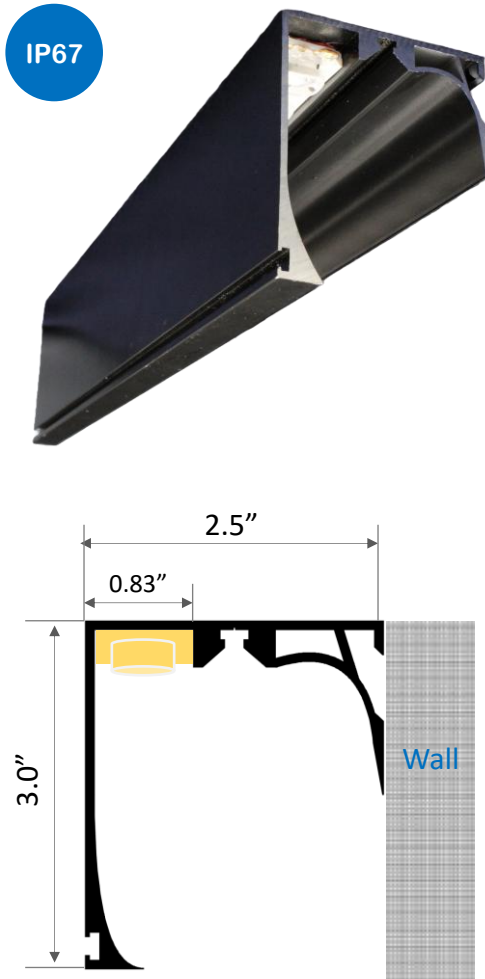

Regrazer – Specification

The Regrazer is a small cove grazer that **grazes surfaces up to 40' height**. The inner geometry along with using latest CSP chip technology and glare-reducing optics make this fixture outstanding in both performance and glare protection. Can be mounted directly to ceilings or by using the bracket accessory for wall mounting. Fixture can be cut on site.

Product Detail:

Material:	Extruded Aluminum
Colors:	Black, Silver
Dimension (in):	L 78.74" x W 2.5" x H 3.0"
Customization:	Cut to specified length

Applications:

- Regressed
- Office
- Hallways
- Outdoors
- Lobbies
- Grazing