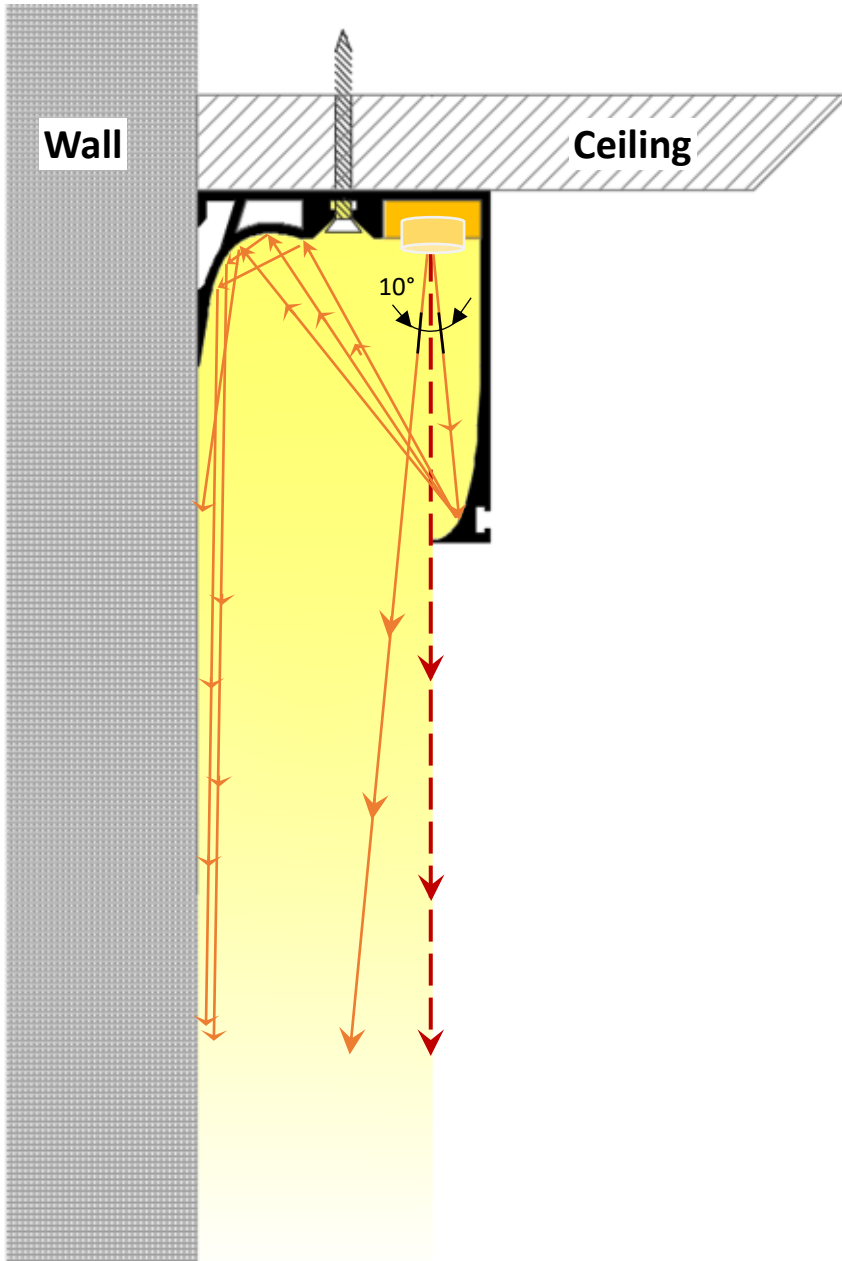

Installation: (W-SM) Wall Grazing / Surface Mount

Installation: (W-RC) Wall Grazing / Regressed (Ceiling) with blocking

Installation: (W-RD) Wall Grazing / Regressed (Drywall) w/ blocking + mud-in flange