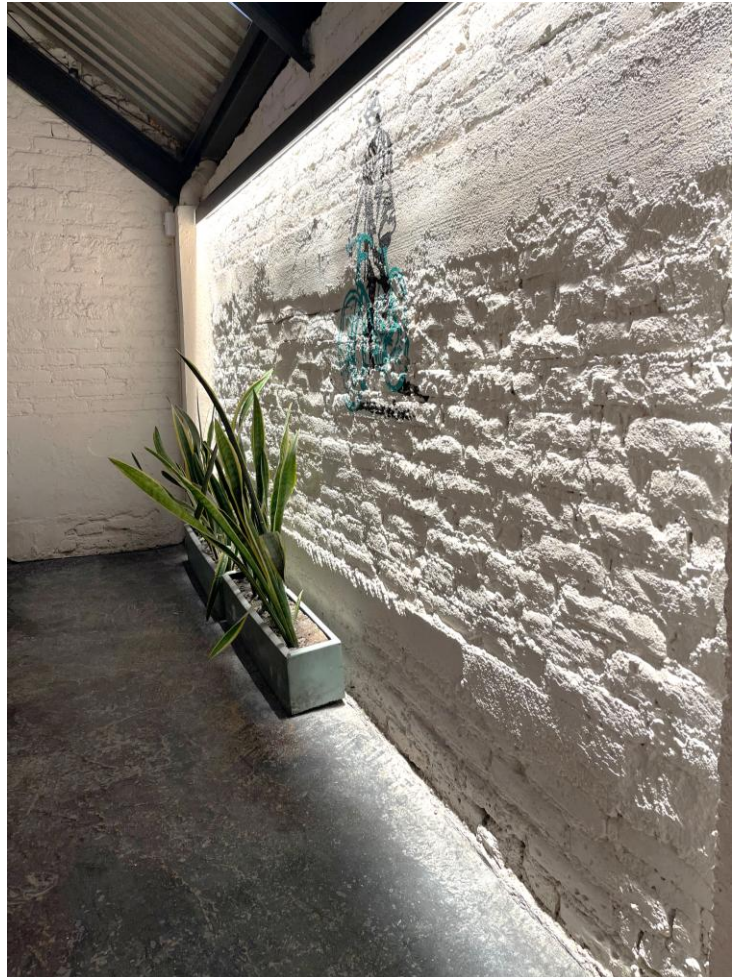

Regrazer – Specification

The Regrazer is a small cove grazer that **grazes surfaces up to 40' height**. The inner geometry along with using latest CSP chip technology and glare-reducing optics make this fixture outstanding in both performance and glare protection. Can be mounted directly to ceilings or by using the bracket accessory for wall mounting. Fixture can be cut on site.

Product Detail:

Material:	Extruded Aluminum
Colors:	Black, Silver
Dimension (in):	L 78.74" x W 2.5" x H 3.0"
Customization:	Cut to specified length

Applications:

- Regressed
- Office
- Hallways
- Outdoors
- Lobbies
- Grazing