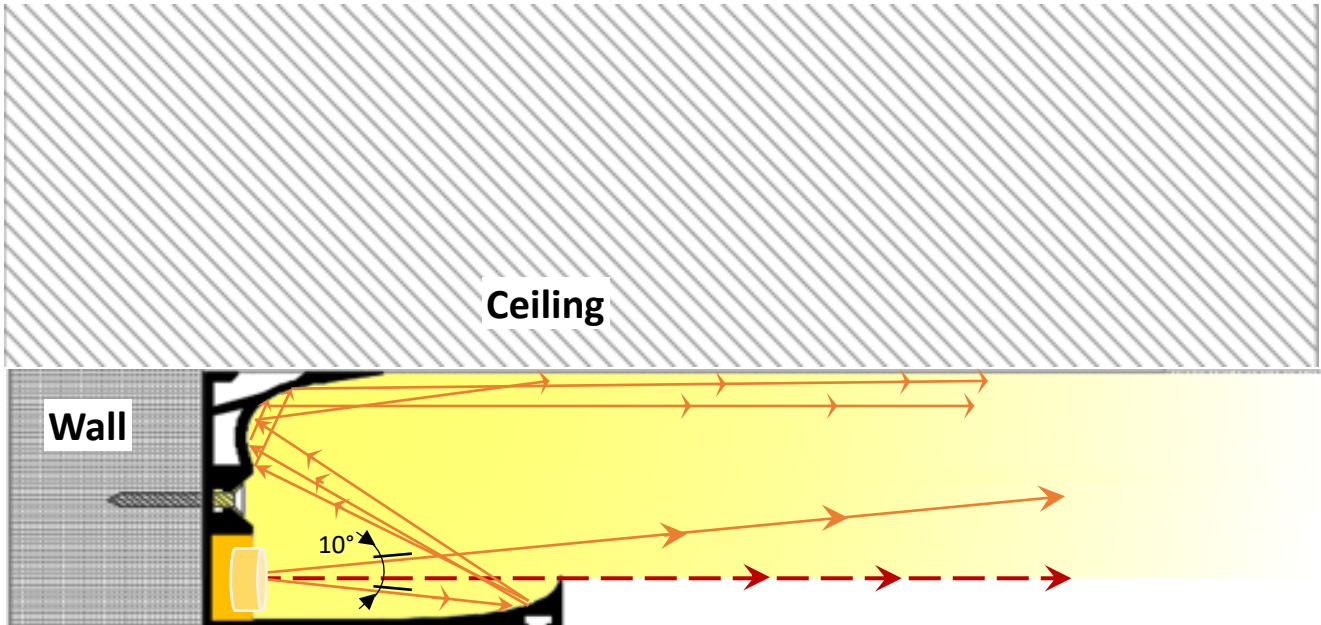

Product Detail:

Material:	Extruded Aluminum
Colors:	Black, Silver
Dimension (in):	L 78.74" x W 2.5" x H 3.0"
Customization:	Cut to specified length

Applications:

- Regressed
- Office
- Hallways
- Outdoors
- Lobbies
- Grazing

Installation: (W-SM) Wall Grazing / Surface Mount

Installation: (W-RC) Wall Grazing / Regressed (Ceiling) with blocking

Installation: (W-RD) Wall Grazing / Regressed (Drywall) w/ blocking + mud-in flange

Installation: (W-WM) Wall Grazing / Wall Mount (regressed with bracket)

Installation: (W-WMD) Wall Grazing / Wall Mount (Drywall)
(regressed with bracket + mud-in flange)

Installation: (W-IU) Wall Grazing / Inground Up (Indoor Only)

Installation: (C-WM) Ceiling Grazing / Wall Mount

Installation: (G-GO) Ground Grazing / Ground Out