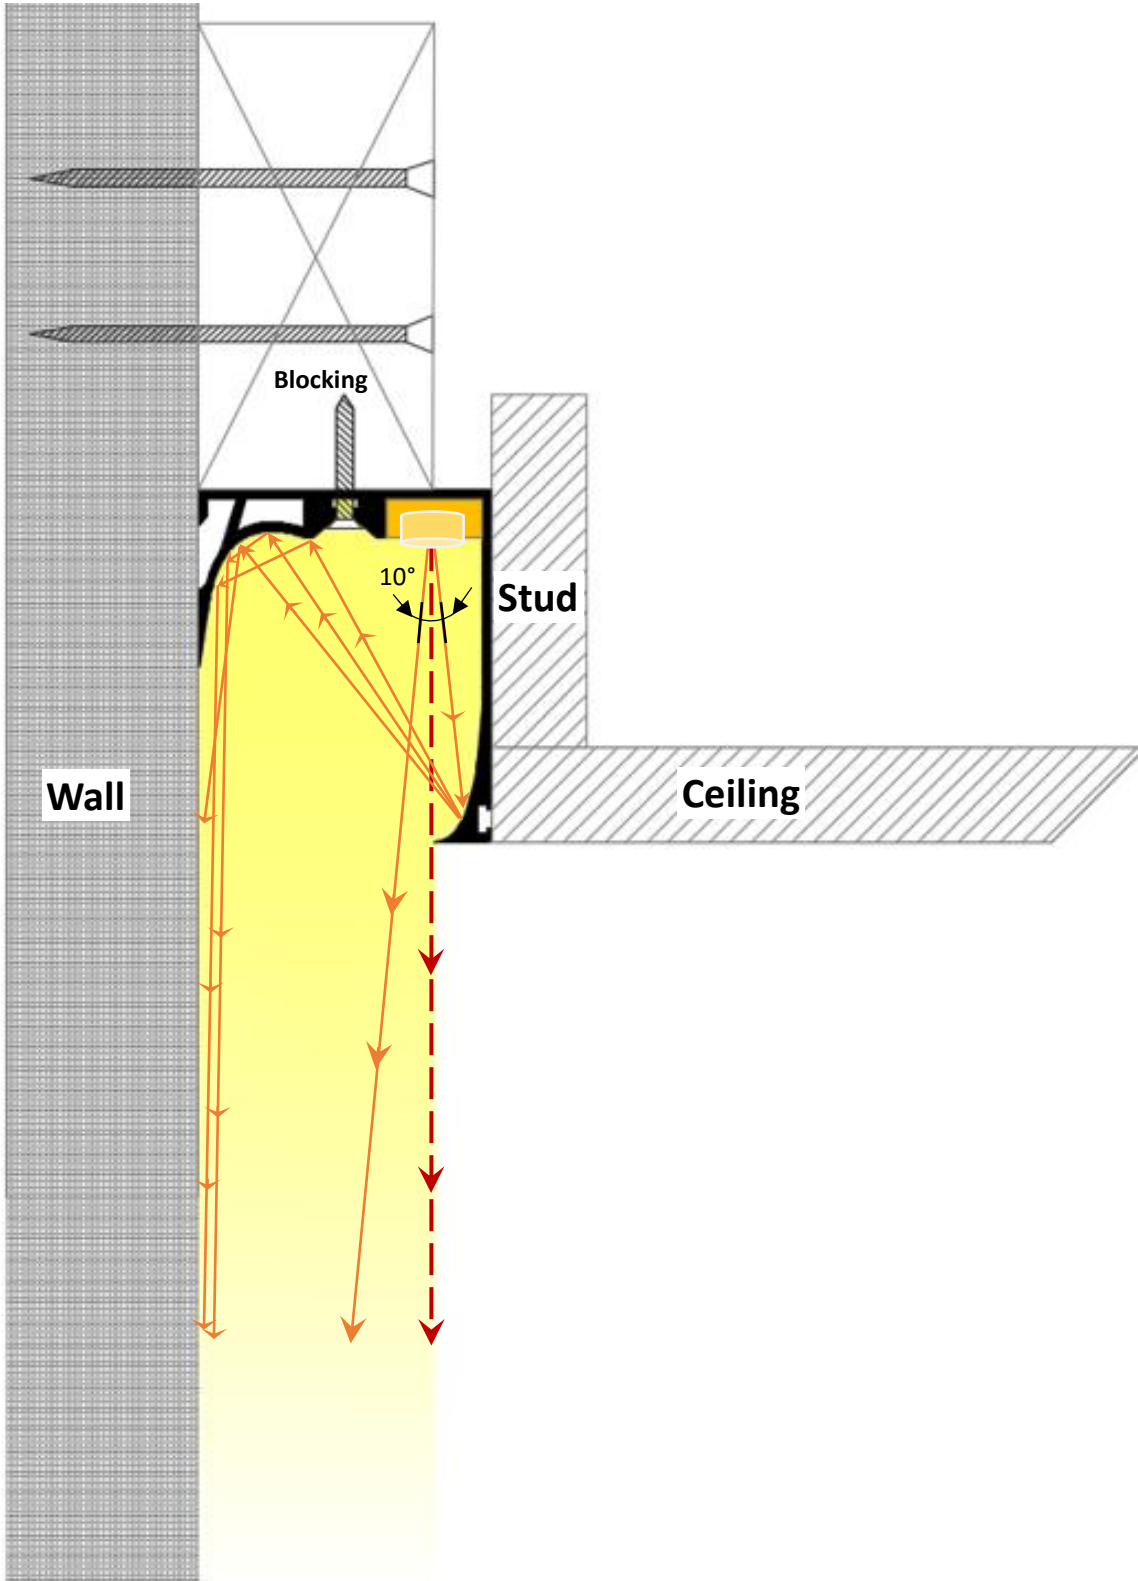

Installation: (W-SM) Wall Grazing / Surface Mount

Installation: (W-RC) Wall Grazing / Regressed (Ceiling) with blocking

Installation: (W-RD) Wall Grazing / Regressed (Drywall) w/ blocking + mud-in flange