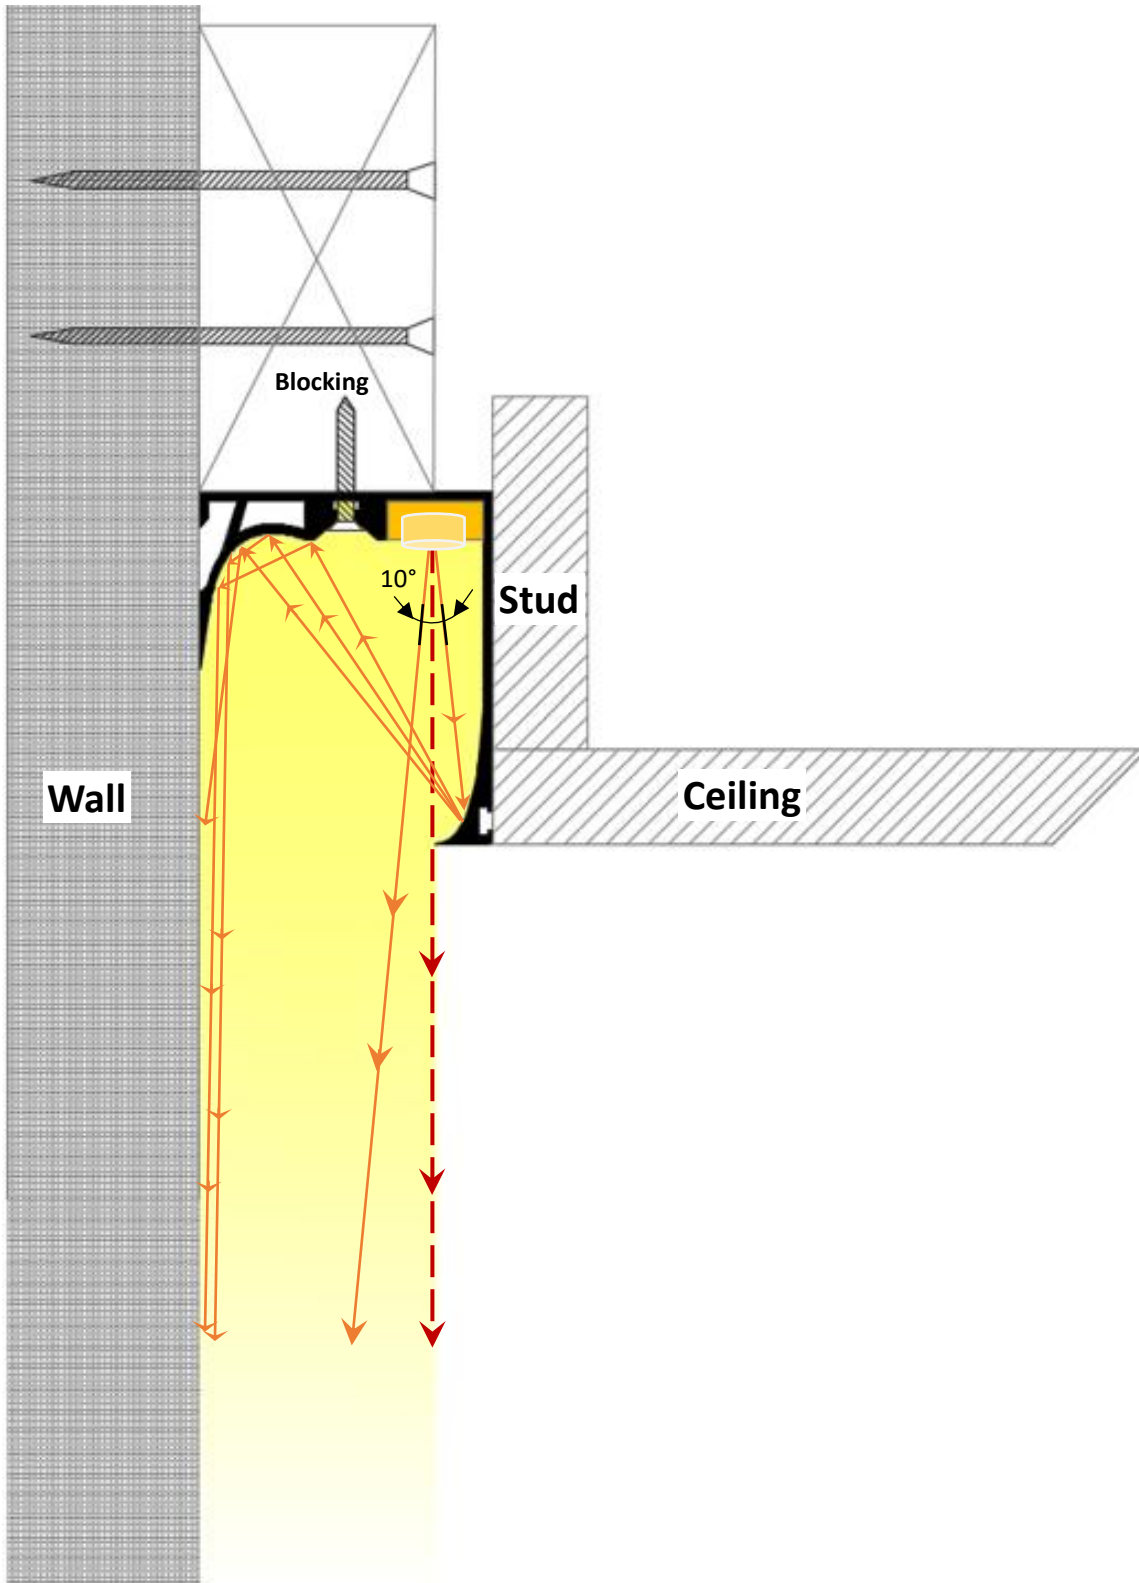

Regrazer – Specification

The Regrazer is a small cove grazer that **grazes surfaces up to 40' height**. The inner geometry along with using latest CSP chip technology and glare-reducing optics make this fixture outstanding in both performance and glare protection. Can be mounted directly to ceilings or by using the bracket accessory for wall mounting. Fixture can be cut on site.

Product Detail:

Material:	Extruded Aluminum
Colors:	Black, Silver, White
Dimension (in):	L 78.74" x W 2.5" x H 3.0"
Customization:	Cut to specified length

Applications:

- Regressed
- Office
- Hallways
- Outdoors
- Lobbies
- Grazing

Installation: (W-SM) Wall Grazing / Surface Mount

Installation: (W-RC) Wall Grazing / Regressed (Ceiling) with blocking

Installation: (W-RD) Wall Grazing / Regressed (Drywall) w/ blocking + mud-in flange

Installation: (W-WM) Wall Grazing / Wall Mount (regressed with bracket)

Installation: (W-WMD) Wall Grazing / Wall Mount (Drywall)
(regressed with bracket + mud-in flange)

Installation: (W-IU) Wall Grazing / Inground Up (Indoor Only)