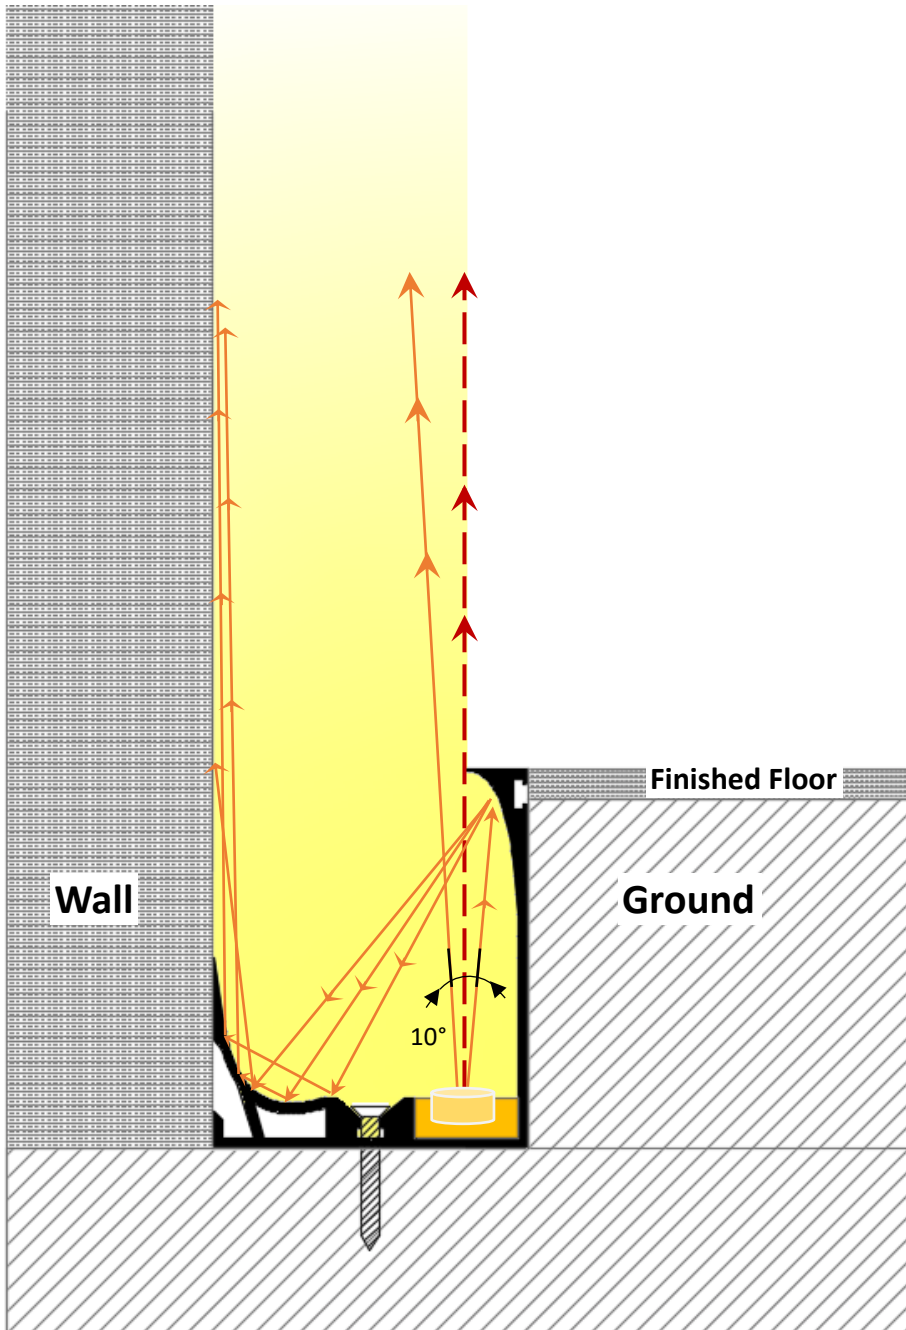

Regrazer – Specification

The Regrazer is a small cove grazer that **grazes surfaces up to 40' height**. The inner geometry along with using latest CSP chip technology and glare-reducing optics make this fixture outstanding in both performance and glare protection. Can be mounted directly to ceilings or by using the bracket accessory for wall mounting. Fixture can be cut on site.

Product Detail:

Material:	Extruded Aluminum
Colors:	Black, Silver, White
Dimension (in):	L 78.74" x W 2.5" x H 3.0"
Customization:	Cut to specified length

Applications:

- Regressed
- Office
- Hallways
- Outdoors
- Lobbies
- Grazing

Installation: (W-SM) Wall Grazing / Surface Mount

Installation: (W-RC) Wall Grazing / Regressed (Ceiling) with blocking

Installation: (W-RD) Wall Grazing / Regressed (Drywall) w/ blocking + mud-in flange

Installation: (W-WM) Wall Grazing / Wall Mount (regressed with bracket)

Installation: (W-WMD) Wall Grazing / Wall Mount (Drywall)
(regressed with bracket + mud-in flange)

Installation: (W-IU) Wall Grazing / Inground Up (Indoor Only)