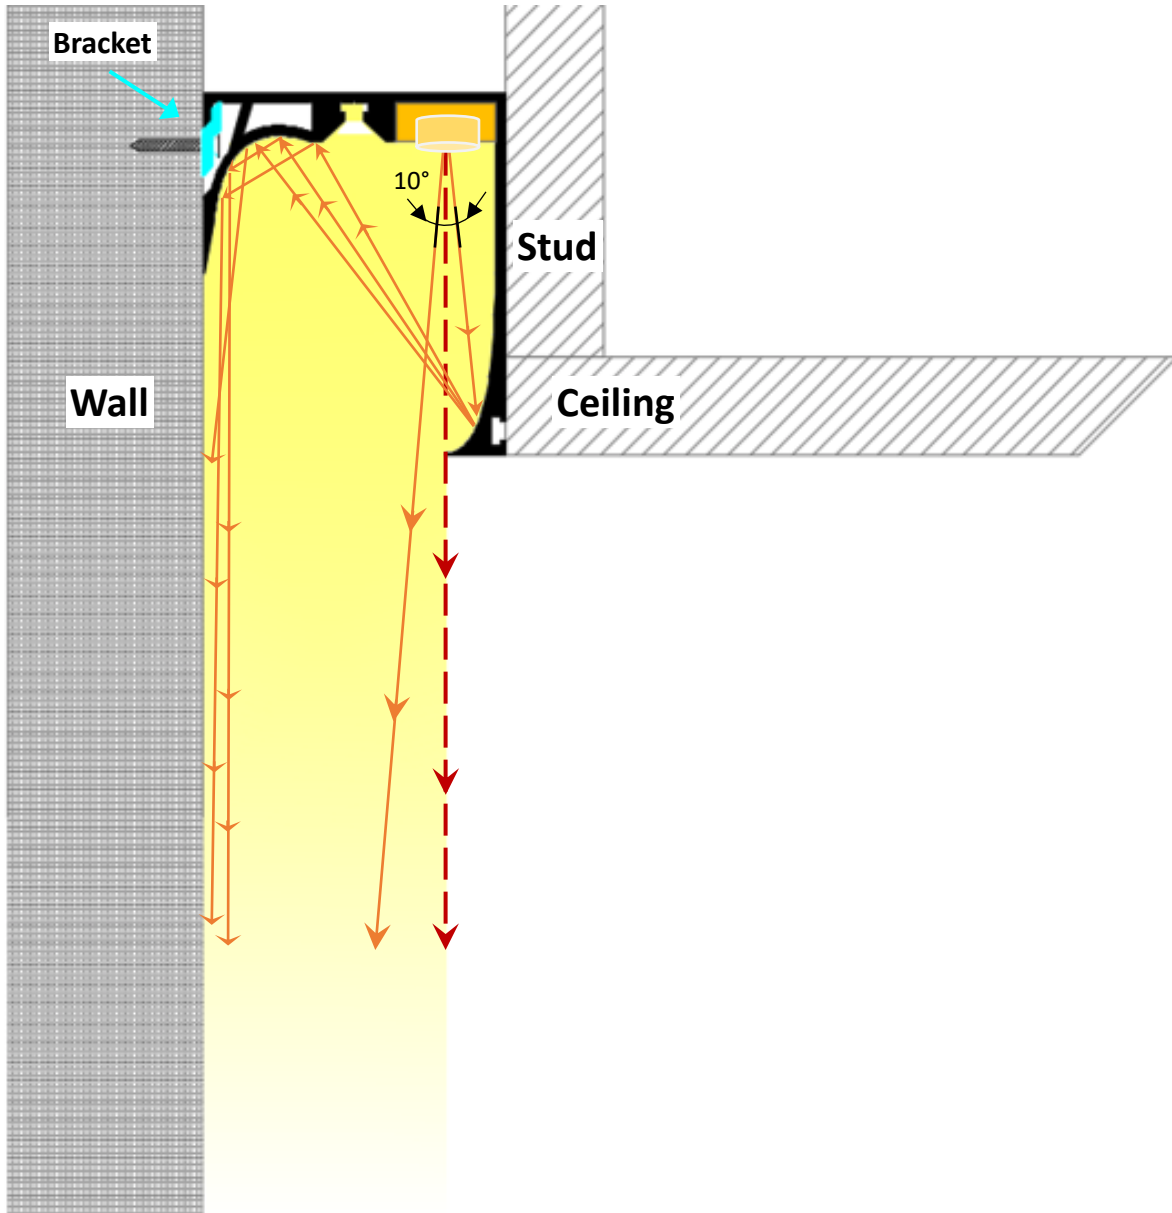

Product Detail:

Material:	Extruded Aluminum
Colors:	Black, Silver, White
Dimension (in):	L 78.74" x W 2.5" x H 3.0"
Customization:	Cut to specified length

Applications:

- Regressed
- Office
- Hallways
- Outdoors
- Lobbies
- Grazing

Installation: (W-SM) Wall Grazing / Surface Mount

Installation: (W-RC) Wall Grazing / Regressed (Ceiling) with blocking

Installation: (W-RD) Wall Grazing / Regressed (Drywall) w/ blocking + mud-in flange

Installation: (W-WM) Wall Grazing / Wall Mount (regressed with bracket)

Installation: (W-WMD) Wall Grazing / Wall Mount (Drywall)
(regressed with bracket + mud-in flange)

Installation: (W-IU) Wall Grazing / Inground Up (Indoor Only)

Installation: (C-WM) Ceiling Grazing / Wall Mount

Installation: (G-GO) Ground Grazing / Ground Out