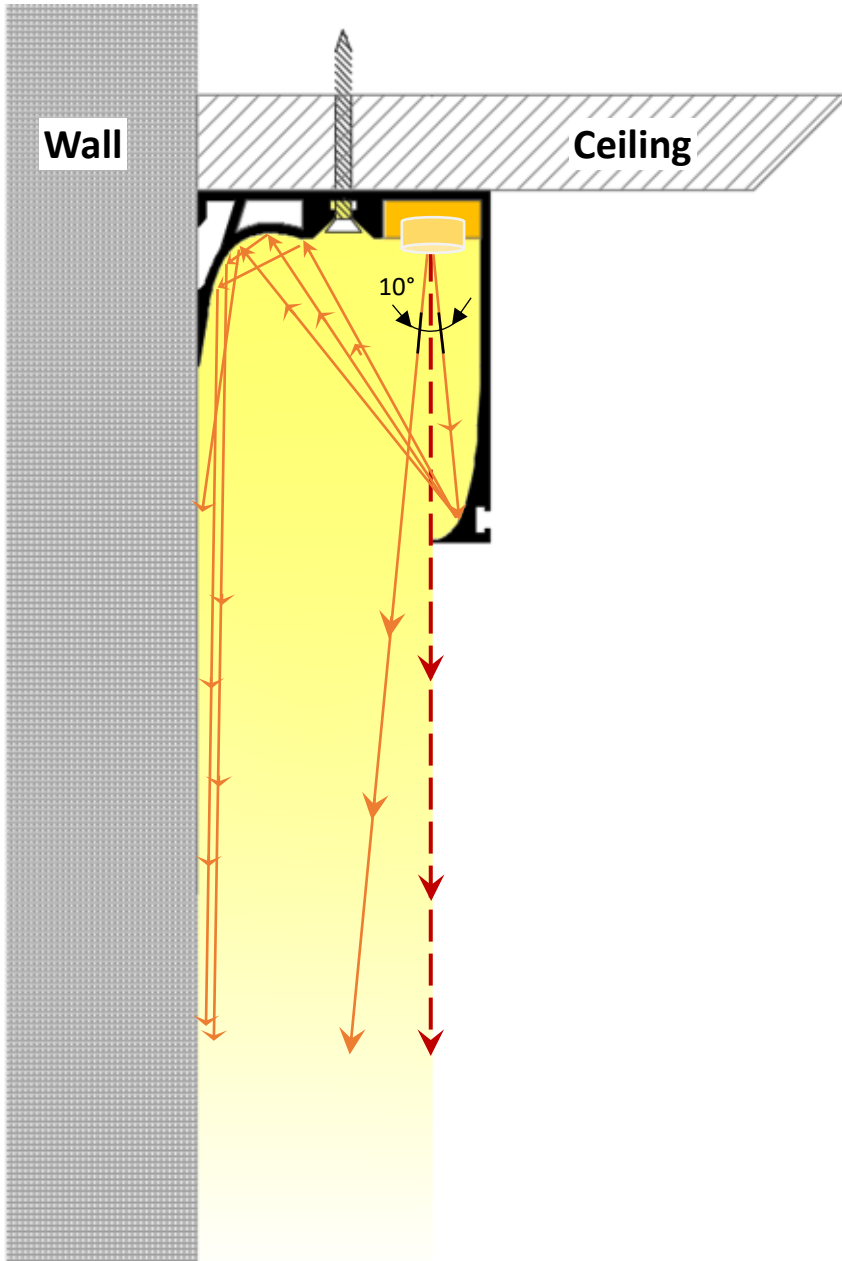

Product Detail:

Material:	Extruded Aluminum
Colors:	Black, Silver, White
Dimension (in):	L 78.74" x W 2.5" x H 3.0"
Customization:	Cut to specified length

Applications:

- Regressed
- Office
- Hallways
- Outdoors
- Lobbies
- Grazing

Installation: (W-SM) Wall Grazing / Surface Mount

Installation: (W-RC) Wall Grazing / Regressed (Ceiling) with blocking

Installation: (W-RD) Wall Grazing / Regressed (Drywall) w/ blocking + mud-in flange