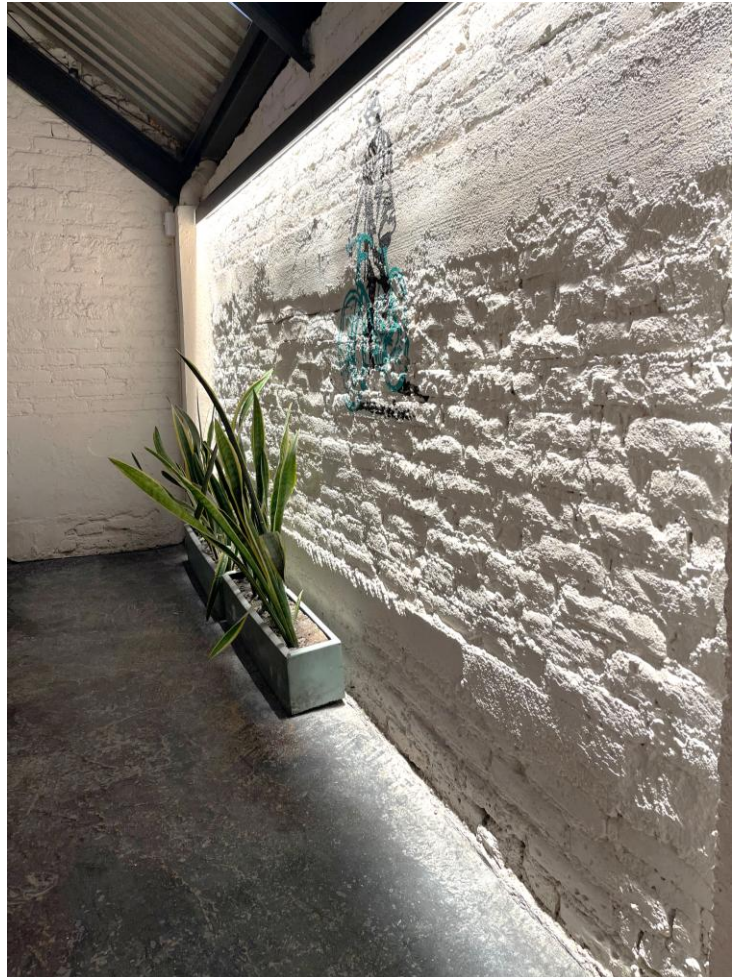

Regrazer – Specification

The Regrazer is a small cove grazer that **grazes surfaces up to 40' height**. The inner geometry along with using latest CSP chip technology and glare-reducing optics make this fixture outstanding in both performance and glare protection. Can be mounted directly to ceilings or by using the bracket accessory for wall mounting. Fixture can be cut on site.

Product Detail:

Material:	Extruded Aluminum
Colors:	Black, Silver, White
Dimension (in):	L 78.74" x W 2.5" x H 3.0"
Customization:	Cut to specified length

Applications:

- Regressed
- Office
- Hallways
- Outdoors
- Lobbies
- Grazing