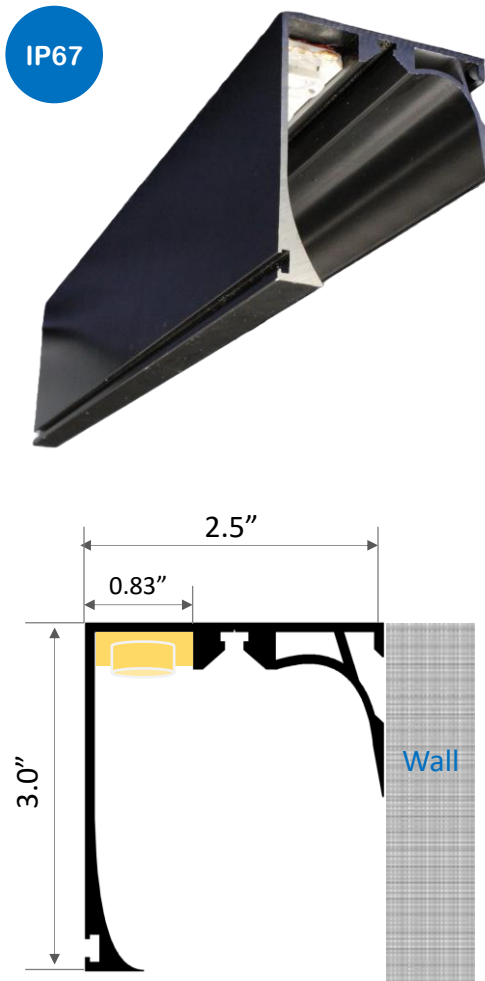

Regrazer – Specification

The Regrazer is a small cove grazer that **grazes surfaces up to 40' height**. The inner geometry along with using latest CSP chip technology and glare-reducing optics make this fixture outstanding in both performance and glare protection. Can be mounted directly to ceilings or by using the bracket accessory for wall mounting. Fixture can be cut on site.

Product Detail:

Material:	Extruded Aluminum
Colors:	Black, Silver, White
Dimension (in):	L 78.74" x W 2.5" x H 3.0"
Customization:	Cut to specified length

Applications:

- Regressed
- Office
- Hallways
- Outdoors
- Lobbies
- Grazing

Technical Information

Model	CCT	Output (lm/ft)	LEDs/ft	Consump. (watt/ft)	Efficacy (lm/watt)	CRI	Voltage	Max run length	Cut increment
RG-D10	2400K	~510	14	6.0 W	~90	>90	24V	32'	6"
	2700K	~520	14	6.0 W	~90	>90	24V	32'	6"
	3000K	~540	14	6.0 W	~90	>90	24V	32'	6"
	3500K	~570	14	6.0 W	~95	>90	24V	32'	6"
	4000K	~575	14	6.0 W	~95	>90	24V	32'	6"