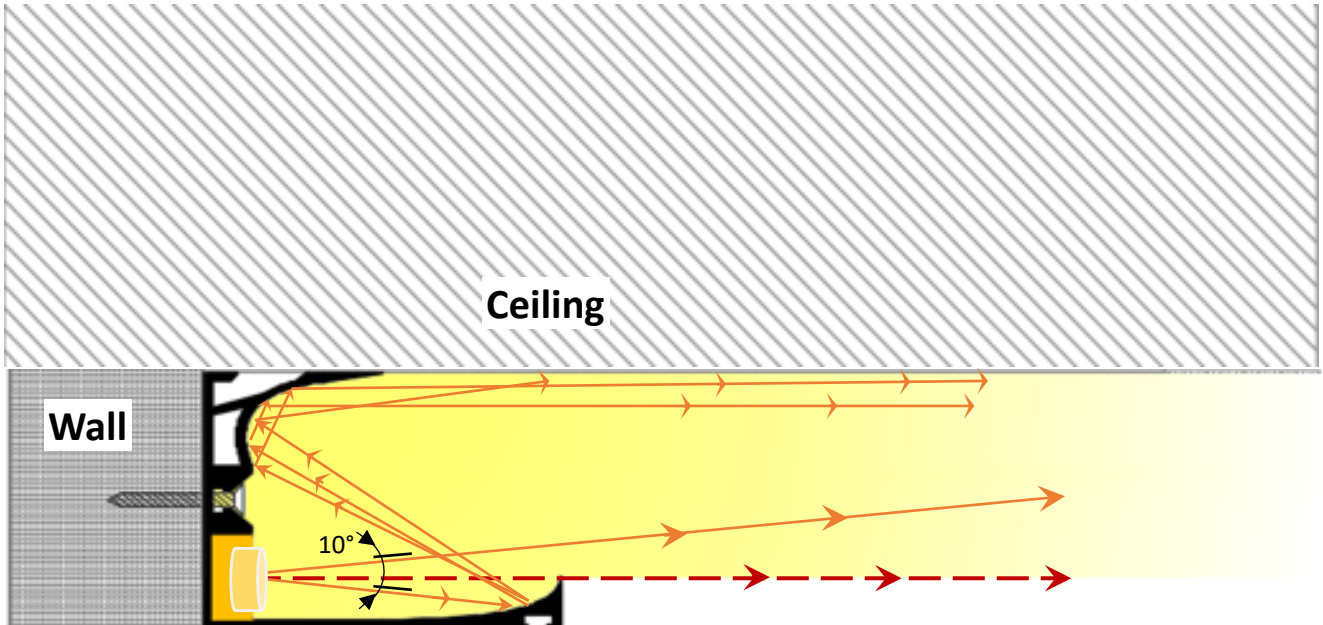

Product Detail:

Material:	Extruded Aluminum
Colors:	Black, Silver, White
Dimension (in):	L 78.74" x W 2.5" x H 3.0"
Customization:	Cut to specified length

Applications:

- Regressed
- Office
- Hallways
- Outdoors
- Lobbies
- Grazing

Installation: (W-SM) Wall Grazing / Surface Mount

Installation: (W-RC) Wall Grazing / Regressed (Ceiling) with blocking

Installation: (W-RD) Wall Grazing / Regressed (Drywall) w/ blocking + mud-in flange

Installation: (W-WM) Wall Grazing / Wall Mount (regressed with bracket)

Installation: (W-WMD) Wall Grazing / Wall Mount (Drywall)
(regressed with bracket + mud-in flange)

Installation: (W-IU) Wall Grazing / Inground Up (Indoor Only)

Installation: (C-WM) Ceiling Grazing / Wall Mount

Installation: (G-GO) Ground Grazing / Ground Out