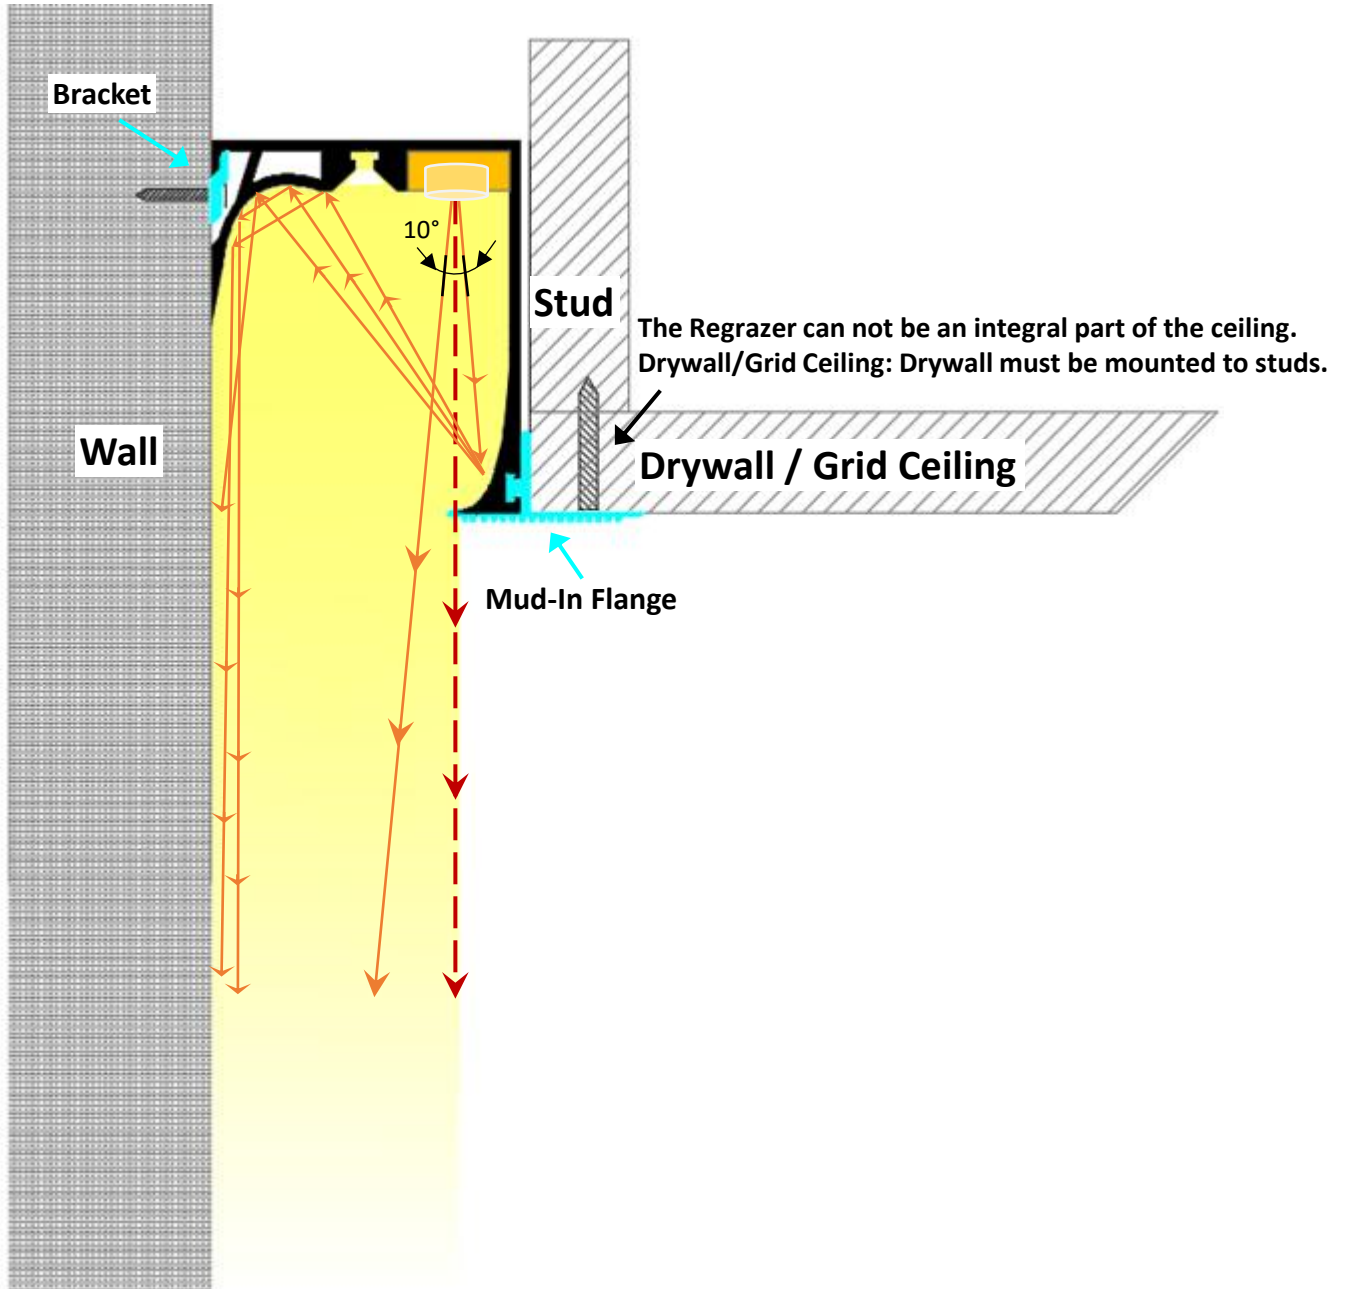

Installation: (W-SM) Wall Grazing / Surface Mount

Installation: (W-RC) Wall Grazing / Regressed (Ceiling) with blocking

Installation: (W-RD) Wall Grazing / Regressed (Drywall) w/ blocking + mud-in flange

Installation: (W-WM) Wall Grazing / Wall Mount (regressed with bracket)

Installation: (W-WMD) Wall Grazing / Wall Mount (Drywall)
(regressed with bracket + mud-in flange)

Installation: (W-IU) Wall Grazing / Inground Up (Indoor Only)

Installation: (C-WM) Ceiling Grazing / Wall Mount

Installation: (G-GO) Ground Grazing / Ground Out