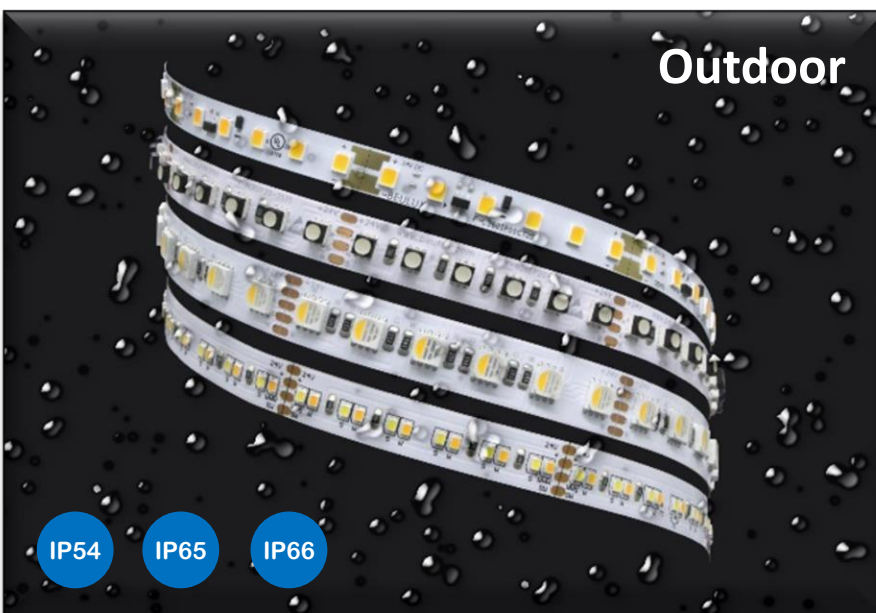

Florence LED Tapelight Specifications

Florence is a high-end flexible tape light manufactured in Sheet-to-Sheet method using intelligent design and high-quality components. Osram LEDs, 30z double layer copper conductors, gold-plated

solder pads and constant current ICs guarantee uniform light levels even with longer run lengths up to 55'. Dimmable with all common dimming protocols. Equipped with 3M thermal dissipation adhesive tape. 24V DC. Discharge and reverse polarization protection.

LM
80

CRI
90+

This hydrophobic, plasma-enhanced and super-thin coating enhances the durability of this tape light without the problems that Silicone or Polyurethane coatings bear. Applied under vacuum condition in condensation method.