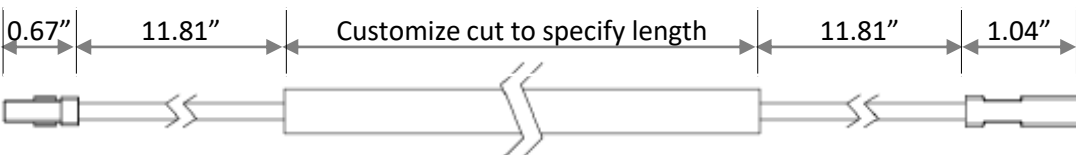

Liquid Light – Small Top View

Liquid Light Small Top View bends in the vertical axis with a minimum radius of 2.5" and has a cross section of 0.39" x 0.39". The opal polyurethane guarantees UV stability and is solvent and saltwater resistant. Along with IP68 rating and LM-80 compliance, this product is fully submersible and safe to be used in fountains, pools, yachts and bridges. It is unique due to it being side-emitting with a beam angle of 165°.

3 Step MacAdam binning and perfect uniformity due to "one bin only" throughout the entire product results in excellent performance for both indoor and outdoor applications.

Mounts with clips for curved applications or extrusions for straight runs.

Liquid Light – Small Top View

Technical Information

CCT	Voltage	LEDs/Ft	CRI	Cut Increment	Low Output = 1.5 W/Ft				Mid Output = 3.1 W/Ft			
					Efficacy Lm/W	Lm/Ft	Max Section	Max Run	Efficacy Lm/W	Lm/Ft	Max Section	Max Run
2700K	24V	44	>80	1.6"	65	98	16'	59'	71	221	16'	39'
3000K	24V	44	>80	1.6"	72	108	16'	59'	79	244	16'	39'
3200K	24V	44	>80	1.6"	71	107	16'	59'	79	244	16'	39'
3500K	24V	44	>80	1.6"	69	104	16'	59'	74	229	16'	39'
4000K	24V	44	>80	1.6"	89	134	16'	59'	85	262	16'	39'
5000K	24V	44	>80	1.6"	85	128	16'	59'	84	261	16'	39'
6500K	24V	44	>80	1.6"	75	113	16'	59'	81	251	16'	39'
T.W	24V	73	>80	1.6"	69	103	16'	26'	75	233	16'	16'
Red	24V	44	N/A	1.6"	23	34	16'	59'	24	73	16'	39'
Green	24V	44	N/A	1.6"	68	102	16'	59'	52	160	16'	39'
Blue	24V	44	N/A	1.6"	15	22	16'	59'	13	39	16'	39'
Amber	24V	44	N/A	1.6"	25	37	16'	59'	24	75	16'	39'
Pink	24V	44	N/A	1.6"	38	57	16'	59'	39	122	16'	39'
RGB	24V	37	N/A	1.6"	32	48	16'	26'	31	97	16'	16'