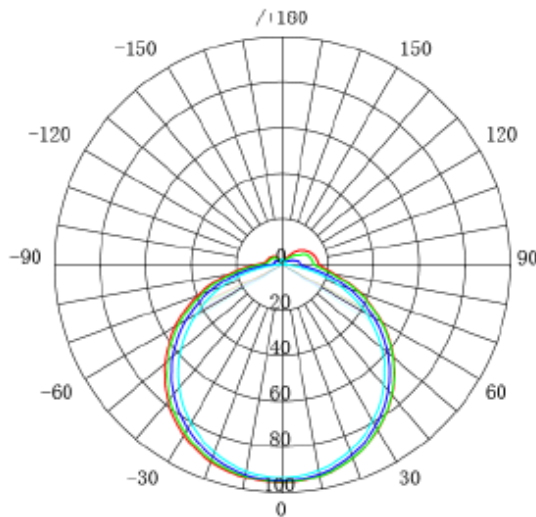

Liquid Light – Small Top View

Technical Information

CCT	Voltage	LEDs/Ft	CRI	Cut Increment	Low Output = 1.5 W/Ft				Mid Output = 3.1 W/Ft			
					Efficacy Lm/W	Lm/Ft	Max Section	Max Run	Efficacy Lm/W	Lm/Ft	Max Section	Max Run
2700K	24V	44	>80	1.6"	65	98	16'	59'	71	221	16'	39'
3000K	24V	44	>80	1.6"	72	108	16'	59'	79	244	16'	39'
3200K	24V	44	>80	1.6"	71	107	16'	59'	79	244	16'	39'
3500K	24V	44	>80	1.6"	69	104	16'	59'	74	229	16'	39'
4000K	24V	44	>80	1.6"	89	134	16'	59'	85	262	16'	39'
5000K	24V	44	>80	1.6"	85	128	16'	59'	84	261	16'	39'
6500K	24V	44	>80	1.6"	75	113	16'	59'	81	251	16'	39'
T.W	24V	73	>80	1.6"	69	103	16'	26'	75	233	16'	16'
Red	24V	44	N/A	1.6"	23	34	16'	59'	24	73	16'	39'
Green	24V	44	N/A	1.6"	68	102	16'	59'	52	160	16'	39'
Blue	24V	44	N/A	1.6"	15	22	16'	59'	13	39	16'	39'
Amber	24V	44	N/A	1.6"	25	37	16'	59'	24	75	16'	39'
Pink	24V	44	N/A	1.6"	38	57	16'	59'	39	122	16'	39'
RGB	24V	37	N/A	1.6"	32	48	16'	26'	31	97	16'	16'

Ordering Code:

LLST + **31** + **30** = **LLST-3130**

1 – Product Line	2 – Output	3 – Color Temp	
LLST = Liquid Light Small Top View	15 = low output 31 = mid output	27 = 2700k	40 = 4000k
		30 = 3000k	50 = 5000k
		32 = 3200k	65 = 6500k
		35 = 3500k	
		R = Static Red G = Static Green B = Static Blue A = Static Amber P = Static Pink RGB = Red/Green/Blue	
		TW = Tunable White (2700k-6500k)	

LLS-C3

4 Pin
Connector

LLS-C4

Photometric

UNIT:cd
 — C0/180,126.6°
 — C30/210,125.0°
 — C60/240,120.4°
 — C90/270,115.4°

AVERAGE BEAM ANGLE(50%):121.8 DEG

Liquid Light – Small Top View

Power Supply Ordering Code